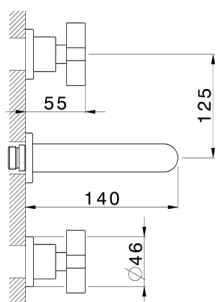

Exposed part for concealed washbasin mixer BARCELONA_BA013515

MODEL **BA013515**

Exposed part for concealed washbasin mixer, without concealed part, for item ZA033510

AVAILABLE FINISHINGS

-  **21** 21 Chrome
-  **2A** 2A Satin Brushed Nickel
-  **40** 40 Matt Black

CHARACTERISTICS

Installation **Concealed**

Required concealed parts **ZA033510**

Concealed washbasin mixer CONCEALED_ZA033510

MODEL **ZA033510**

Concealed washbasin mixer, with two right headvalves

AVAILABLE FINISHINGS