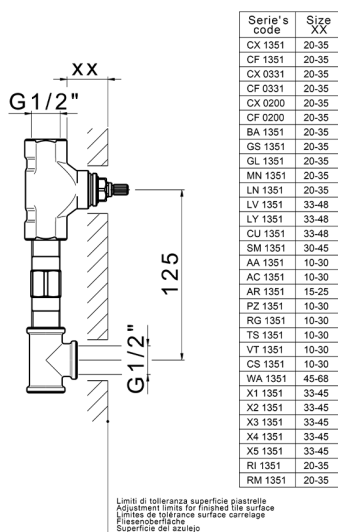

Concealed washbasin mixer CONCEALED_ZA033510

MODEL **ZA033510**

Concealed washbasin mixer, with two right headvalves

AVAILABLE FINISHINGS

04 04 Without finishing

CHARACTERISTICS

Concealed **1**

2024-12-22