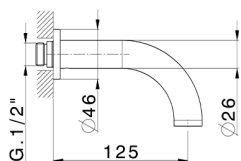

Exposed part for concealed washbasin mixer BARCELONA_BA013515

MODEL **BA013515**

Exposed part for concealed washbasin mixer, without concealed part, for item ZA033510

AVAILABLE FINISHINGS

-  **21** 21 Chrome
-  **2A** 2A Satin Brushed Nickel
-  **40** 40 Matt Black

CHARACTERISTICS

Installation **Concealed**

Required concealed parts **ZA033510**

Concealed washbasin mixer CONCEALED_ZA033510

MODEL **ZA033510**

Concealed washbasin mixer, with two right headvalves

AVAILABLE FINISHINGS