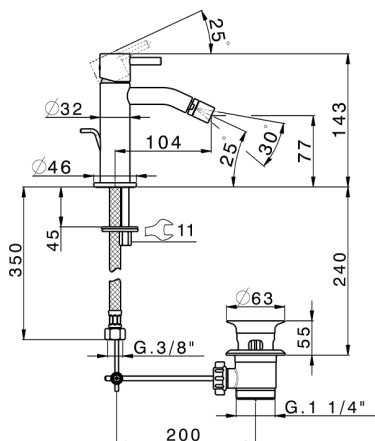

Single lever bidet mixer LESS MINIMAL_MI000554

MODEL **MI000554**

Single lever bidet mixer, with 1"1/4 automatic pop up waste, G.3/8" stainless steel flexible hoses

AVAILABLE FINISHINGS

-  **21** 21 Chrome
-  **2F** 2F Brushed Nickel
-  **40** 40 Matt Black
-  **4Q** 4Q Matt White

CHARACTERISTICS

Cartridge Spare Parts **ZZ96550000**

25 mm Cartridge

Single lever bidet mixer LESS MINIMAL_MI000554

MI000554

<https://en.cisal.it/single-lever-bidet-mixer-less-minimal-mi000554>

2026-04-04