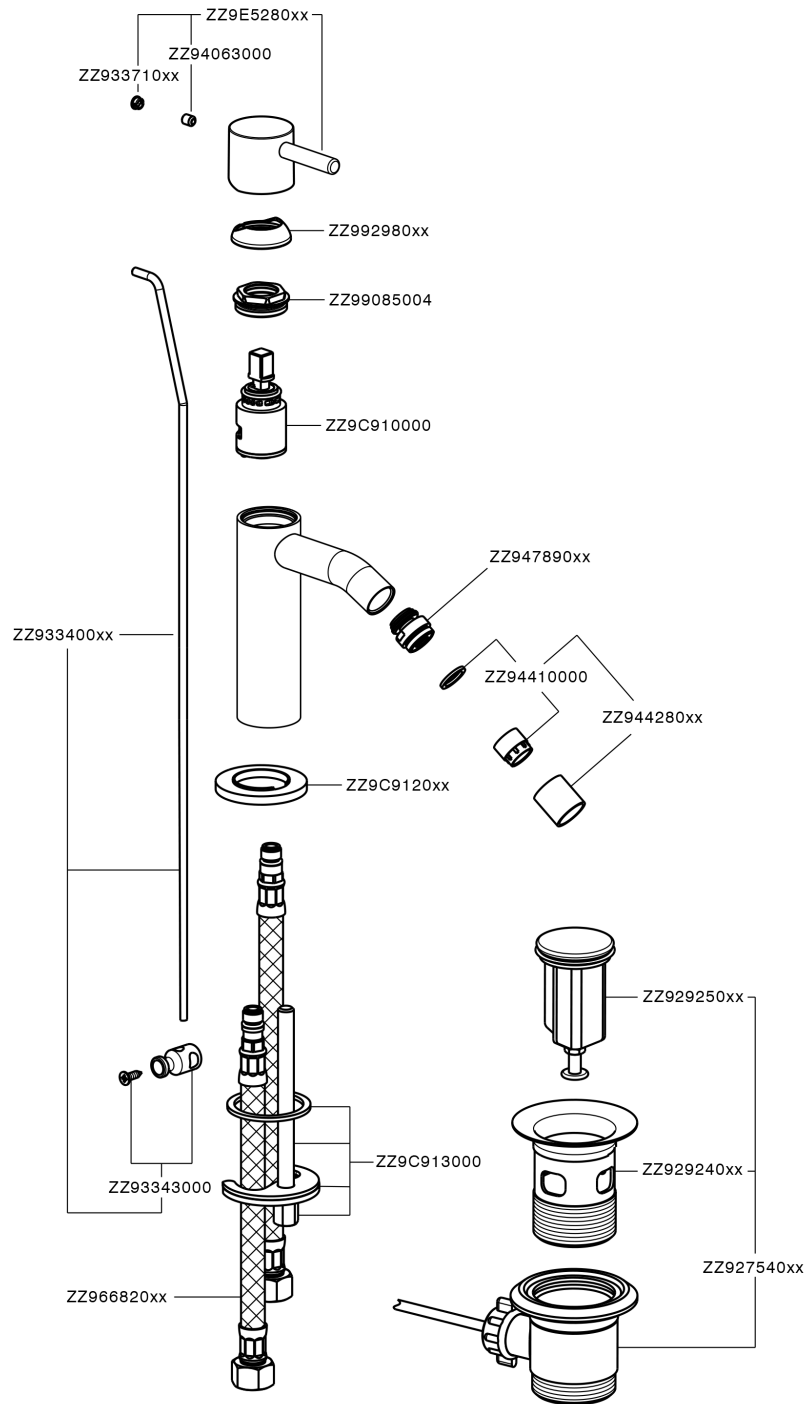

Single lever bidet mixer LESS MINIMAL_MI000554

MODEL **MI000554**

Single lever bidet mixer, with 1"1/4 automatic pop up waste, G.3/8" stainless steel flexible hoses

AVAILABLE FINISHINGS

-  **21** 21 Chrome
-  **2F** 2F Brushed Nickel
-  **40** 40 Matt Black
-  **4Q** 4Q Matt White

CHARACTERISTICS

Cartridge Spare Parts **ZZ96550000**

25 mm Cartridge

Single lever bidet mixer LESS MINIMAL_MI000554

MI000554

<https://en.cisal.it/single-lever-bidet-mixer-less-minimal-mi000554>

2026-04-04