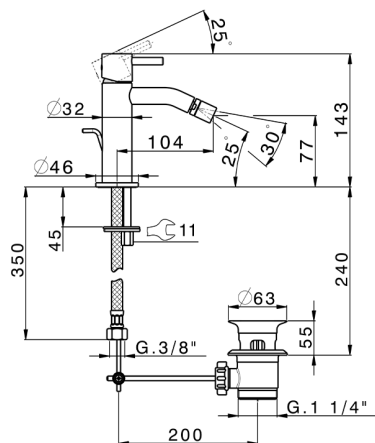

Single lever bidet mixer LESS MINIMAL_MI000554

MODEL **MI000554**

Single lever bidet mixer, with 1"1/4 automatic pop up waste, G.3/8" stainless steel flexible hoses

AVAILABLE FINISHINGS

-  **21** 21 Chrome
-  **2F** 2F Brushed Nickel
-  **40** 40 Matt Black
-  **4Q** 4Q Matt White

CHARACTERISTICS

Cartridge Spare Parts **ZZ96550000**

25 mm Cartridge

Single lever bidet mixer LESS MINIMAL_MI000554

MI000554

<https://en.cisal.it/single-lever-bidet-mixer-less-minimal-mi000554>

2026-04-04