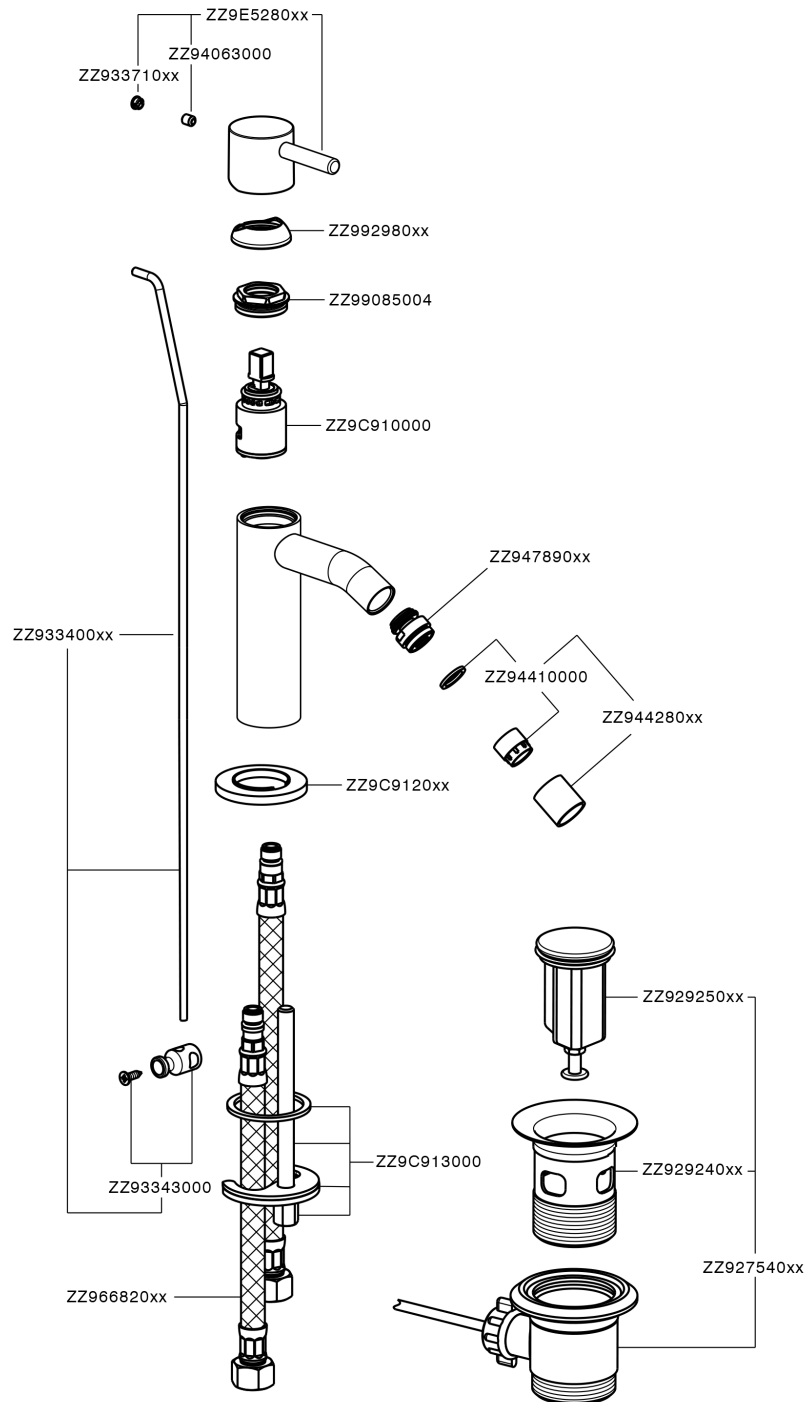

Single lever bidet mixer LESS MINIMAL_MI000554

MODEL **MI000554**

Single lever bidet mixer, with 1"1/4 automatic pop up waste, G.3/8" stainless steel flexible hoses

AVAILABLE FINISHINGS

-  **21** 21 Chrome
-  **2F** 2F Brushed Nickel
-  **40** 40 Matt Black
-  **4Q** 4Q Matt White

CHARACTERISTICS

Cartridge Spare Parts **ZZ96550000**

25 mm Cartridge

Single lever bidet mixer LESS MINIMAL_MI000554

MI000554

<https://en.cisal.it/single-lever-bidet-mixer-less-minimal-mi000554>

2026-05-15