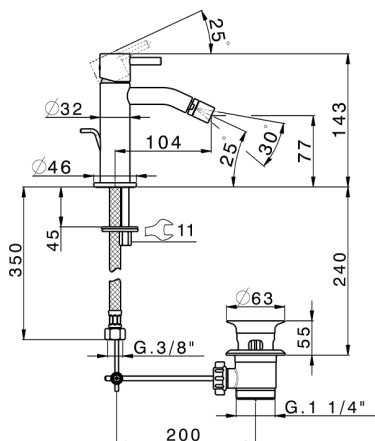

Single lever bidet mixer LESS MINIMAL_MI000554

MODEL **MI000554**

Single lever bidet mixer, with 1"1/4 automatic pop up waste, G.3/8" stainless steel flexible hoses

AVAILABLE FINISHINGS

-  **21** 21 Chrome
-  **2F** 2F Brushed Nickel
-  **40** 40 Matt Black
-  **4Q** 4Q Matt White

CHARACTERISTICS

Cartridge Spare Parts **ZZ96550000**

25 mm Cartridge

Single lever bidet mixer LESS MINIMAL_MI000554

MI000554

<https://en.cisal.it/single-lever-bidet-mixer-less-minimal-mi000554>

2026-05-15