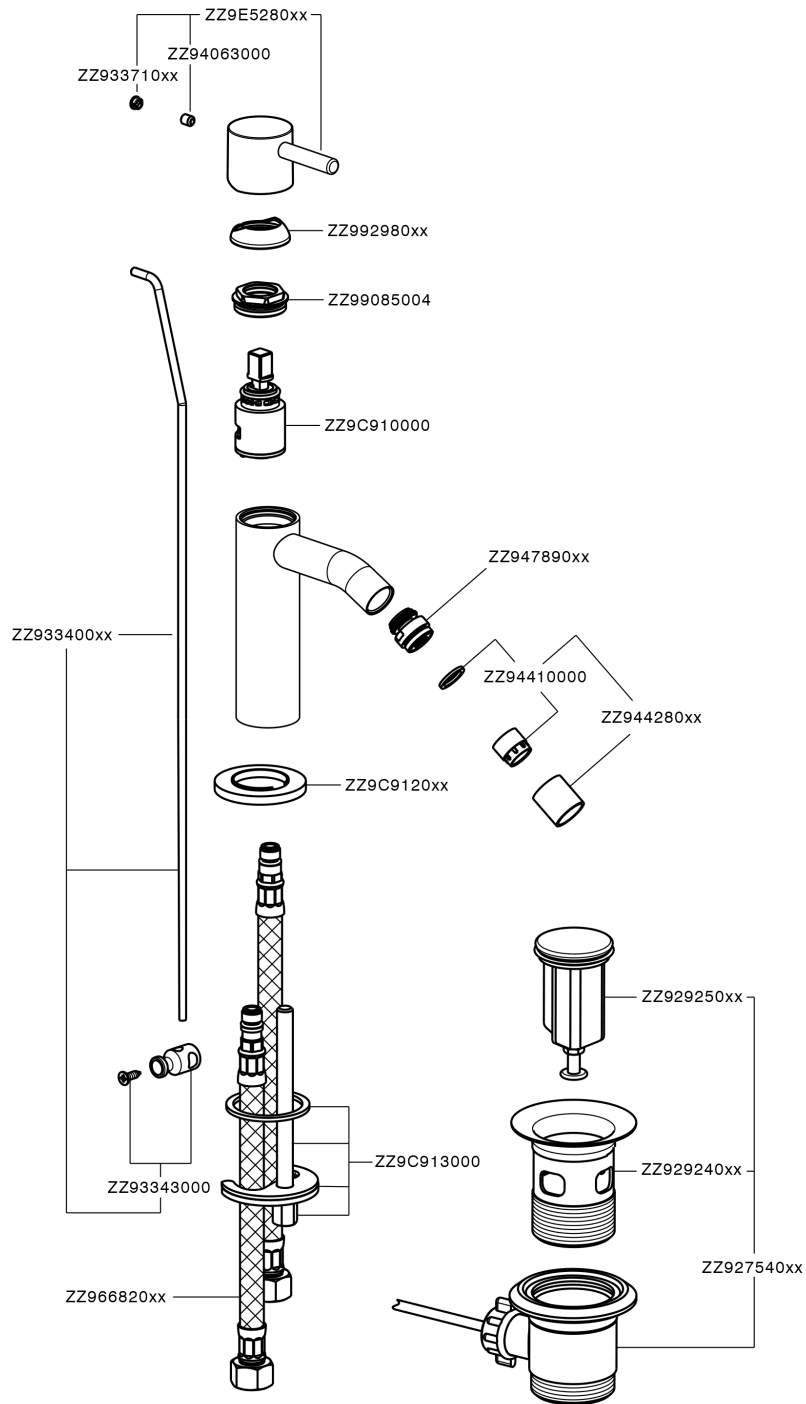

Single lever bidet mixer LESS MINIMAL_MI000554

MODEL **MI000554**

Single lever bidet mixer, with 1"1/4 automatic pop up waste, G.3/8" stainless steel flexible hoses

AVAILABLE FINISHINGS

-  **21** 21 Chrome
-  **2F** 2F Brushed Nickel
-  **40** 40 Matt Black
-  **4Q** 4Q Matt White

CHARACTERISTICS

Cartridge Spare Parts **ZZ96550000**

25 mm Cartridge

Single lever bidet mixer LESS MINIMAL_MI000554

MI000554

<https://en.cisal.it/single-lever-bidet-mixer-less-minimal-mi000554>

2026-04-04