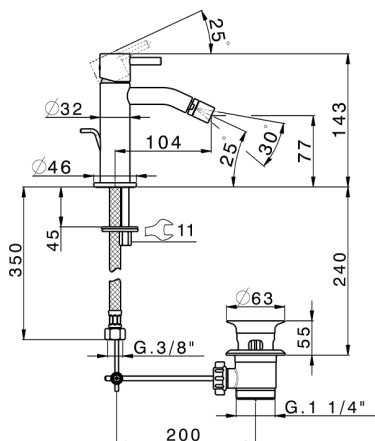

Single lever bidet mixer LESS MINIMAL_MI000554

MODEL **MI000554**

Single lever bidet mixer, with 1"1/4 automatic pop up waste, G.3/8" stainless steel flexible hoses

AVAILABLE FINISHINGS

-  **21** 21 Chrome
-  **2F** 2F Brushed Nickel
-  **40** 40 Matt Black
-  **4Q** 4Q Matt White

CHARACTERISTICS

Cartridge Spare Parts **ZZ96550000**

25 mm Cartridge

Single lever bidet mixer LESS MINIMAL_MI000554

MI000554

<https://en.cisal.it/single-lever-bidet-mixer-less-minimal-mi000554>

2026-06-05