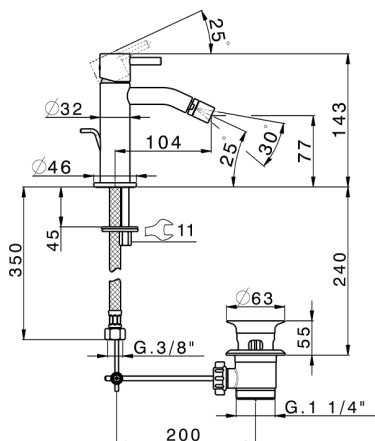

## Single lever bidet mixer LESS MINIMAL\_MI000554

MODEL **MI000554**

Single lever bidet mixer, with 1"1/4 automatic pop up waste, G.3/8" stainless steel flexible hoses

### CHARACTERISTICS

Cartridge Spare Parts **ZZ96550000**

**25 mm Cartridge**

## Single lever bidet mixer LESS MINIMAL\_MI000554

MI000554

<https://en.cisal.it/single-lever-bidet-mixer-less-minimal-mi000554>

2026-05-15