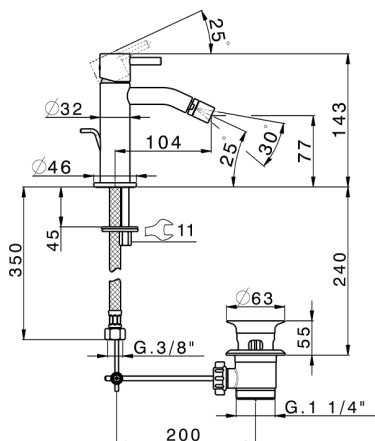

## Single lever bidet mixer LESS MINIMAL\_MI000554

MODEL **MI000554**

Single lever bidet mixer, with 1"1/4 automatic pop up waste, G.3/8" stainless steel flexible hoses

### CHARACTERISTICS

Cartridge Spare Parts **ZZ96550000**

**25 mm Cartridge**

## Single lever bidet mixer LESS MINIMAL\_MI000554

MI000554

<https://en.cisal.it/single-lever-bidet-mixer-less-minimal-mi000554>

2026-06-25