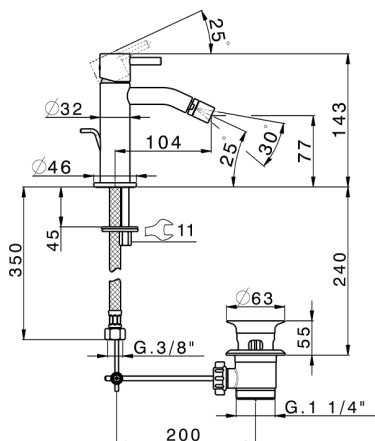

Single lever bidet mixer LESS MINIMAL_MI000554

MODEL **MI000554**

Single lever bidet mixer, with 1"1/4 automatic pop up waste, G.3/8" stainless steel flexible hoses

AVAILABLE FINISHINGS

-  **21** 21 Chrome
-  **2F** 2F Brushed Nickel
-  **40** 40 Matt Black
-  **4Q** 4Q Matt White

CHARACTERISTICS

Cartridge Spare Parts **ZZ96550000**

25 mm Cartridge

Single lever bidet mixer LESS MINIMAL_MI000554

MI000554

<https://en.cisal.it/single-lever-bidet-mixer-less-minimal-mi000554>

2026-06-04