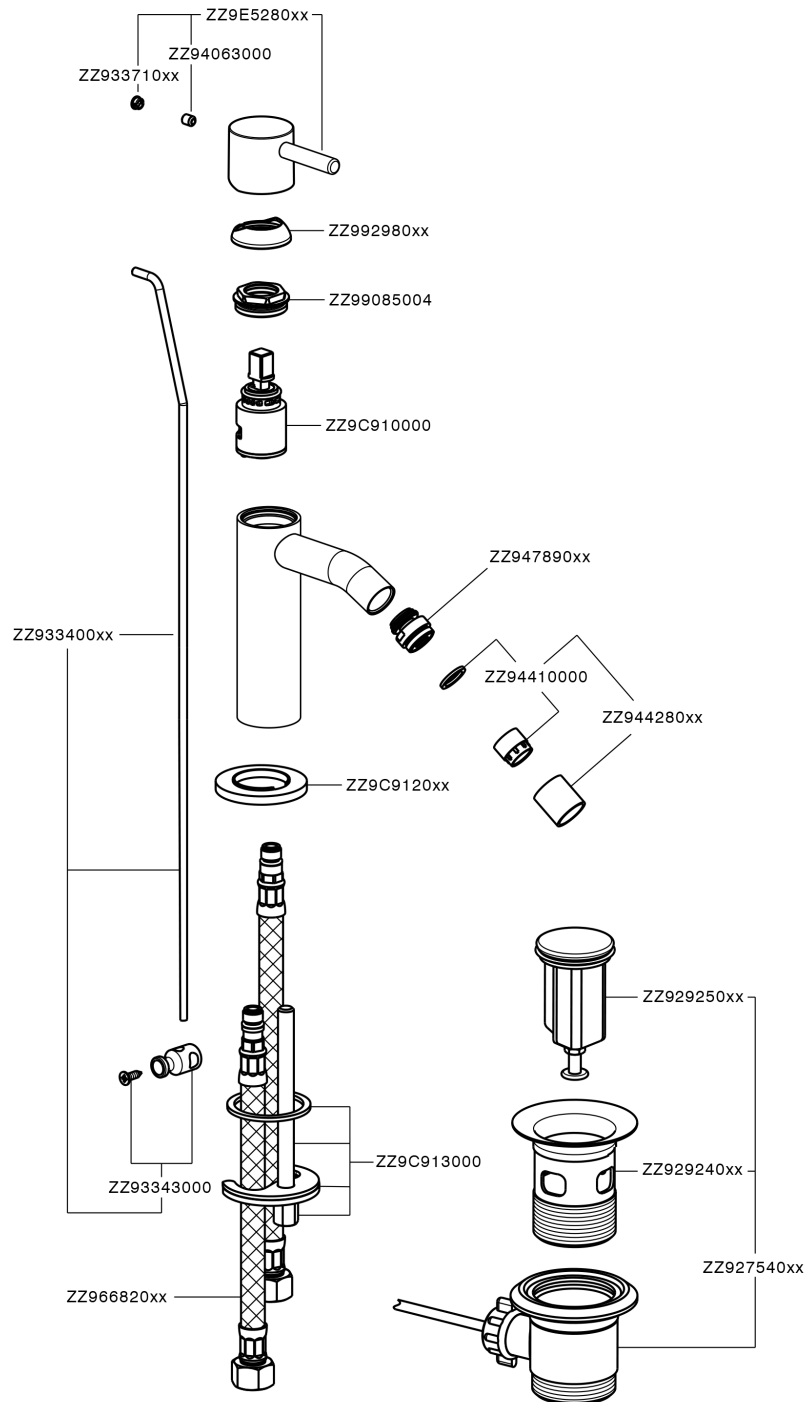

## Single lever bidet mixer LESS MINIMAL\_MI000554

MODEL **MI000554**

Single lever bidet mixer, with 1"1/4 automatic pop up waste, G.3/8" stainless steel flexible hoses

### CHARACTERISTICS

Cartridge Spare Parts **ZZ96550000**

**25 mm Cartridge**

## Single lever bidet mixer LESS MINIMAL\_MI000554

MI000554

<https://en.cisal.it/single-lever-bidet-mixer-less-minimal-mi000554>

2026-05-15