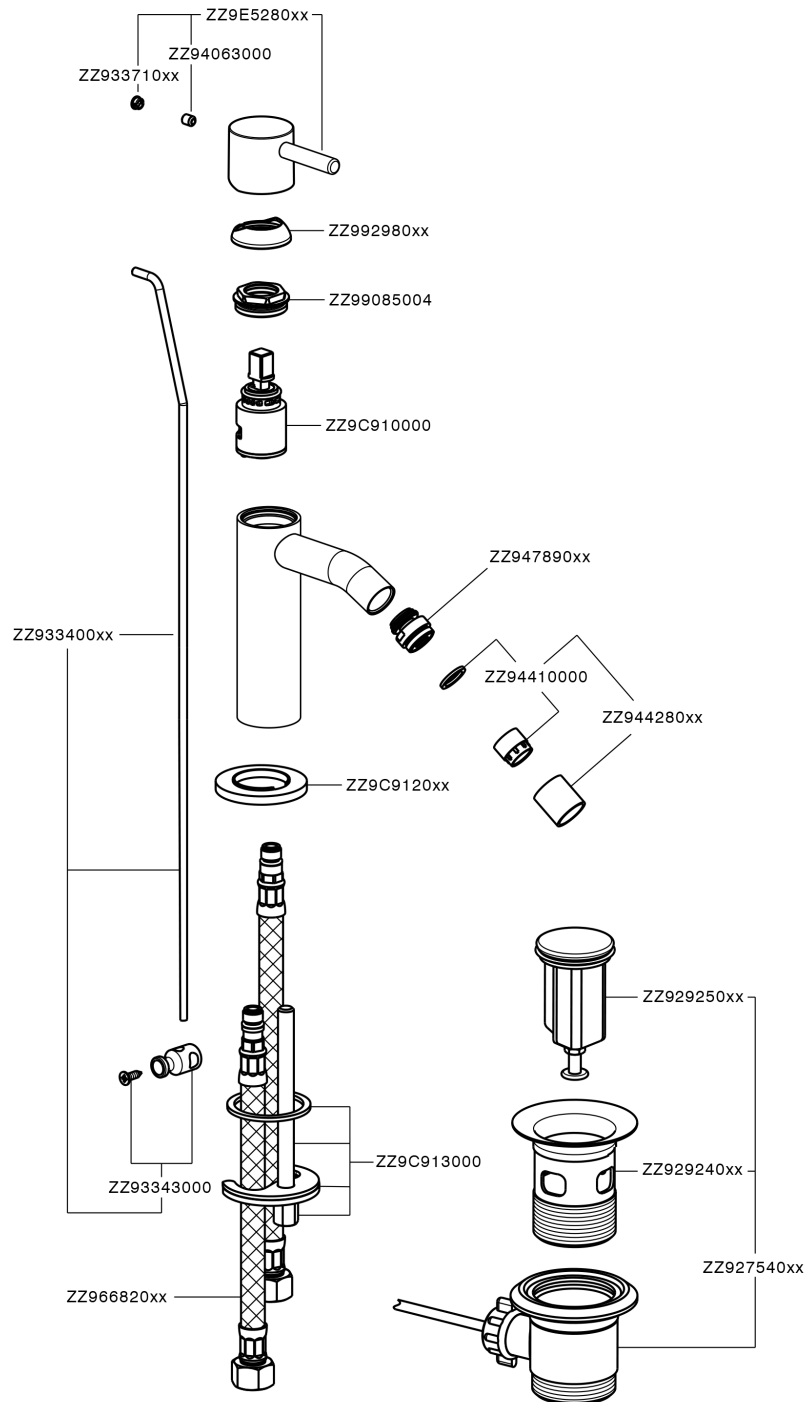

Single lever bidet mixer LESS MINIMAL_MI000554

MODEL **MI000554**

Single lever bidet mixer, with 1"1/4 automatic pop up waste, G.3/8" stainless steel flexible hoses

AVAILABLE FINISHINGS

-  **21** 21 Chrome
-  **2F** 2F Brushed Nickel
-  **40** 40 Matt Black
-  **4Q** 4Q Matt White

CHARACTERISTICS

Cartridge Spare Parts **ZZ96550000**

25 mm Cartridge

Single lever bidet mixer LESS MINIMAL_MI000554

MI000554

<https://en.cisal.it/single-lever-bidet-mixer-less-minimal-mi000554>

2026-06-04