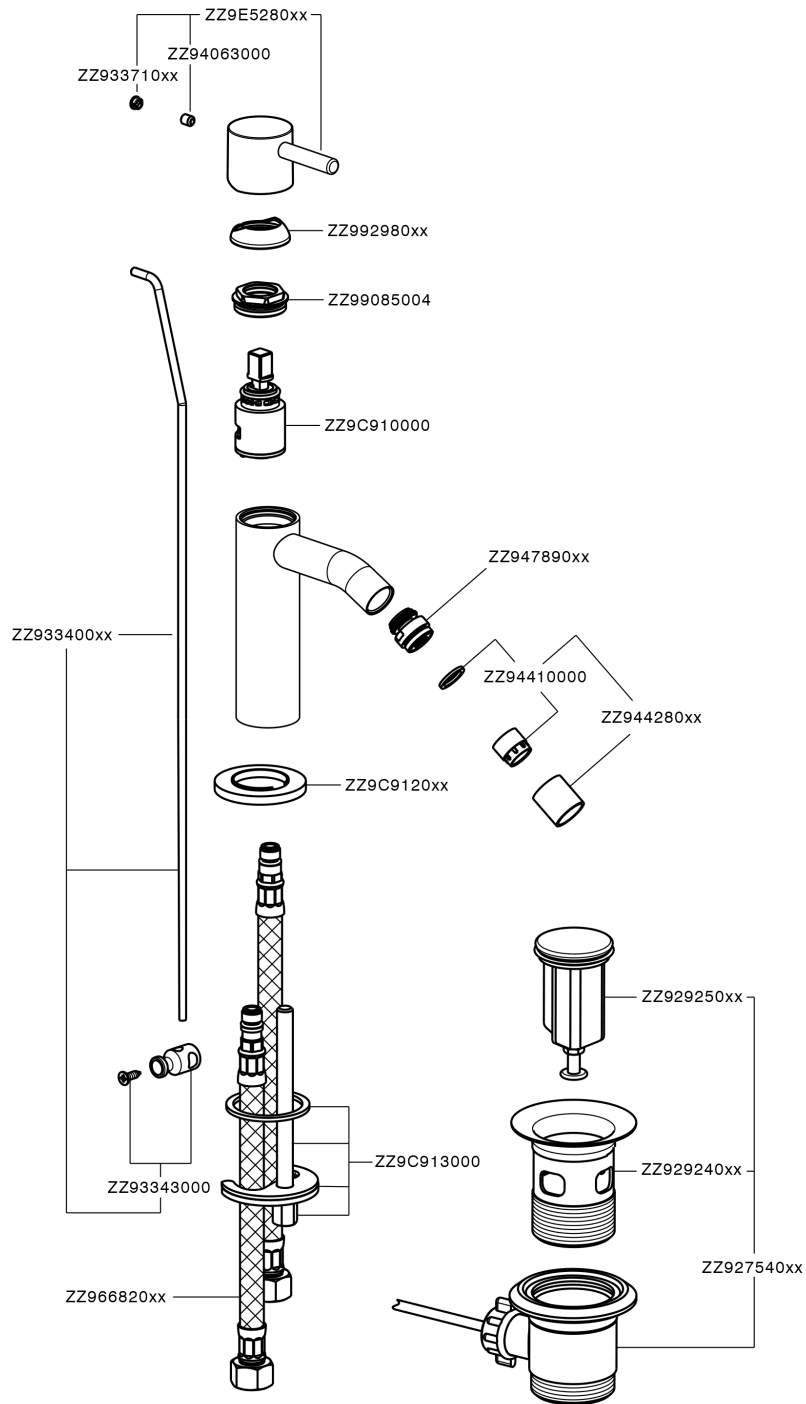

## Single lever bidet mixer LESS MINIMAL\_MI000554

MODEL **MI000554**

Single lever bidet mixer, with 1"1/4 automatic pop up waste, G.3/8" stainless steel flexible hoses

### CHARACTERISTICS

Cartridge Spare Parts **ZZ96550000**

**25 mm Cartridge**

## Single lever bidet mixer LESS MINIMAL\_MI000554

MI000554

<https://en.cisal.it/single-lever-bidet-mixer-less-minimal-mi000554>

2026-06-25