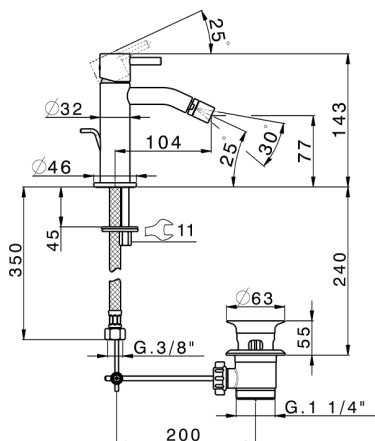

Single lever bidet mixer LESS MINIMAL_MI000554

MODEL **MI000554**

Single lever bidet mixer, with 1"1/4 automatic pop up waste, G.3/8" stainless steel flexible hoses

AVAILABLE FINISHINGS

-  **21** 21 Chrome
-  **2F** 2F Brushed Nickel
-  **40** 40 Matt Black
-  **4Q** 4Q Matt White

CHARACTERISTICS

Cartridge Spare Parts **ZZ96550000**

25 mm Cartridge

Single lever bidet mixer LESS MINIMAL_MI000554

MI000554

<https://en.cisal.it/single-lever-bidet-mixer-less-minimal-mi000554>

2026-04-25