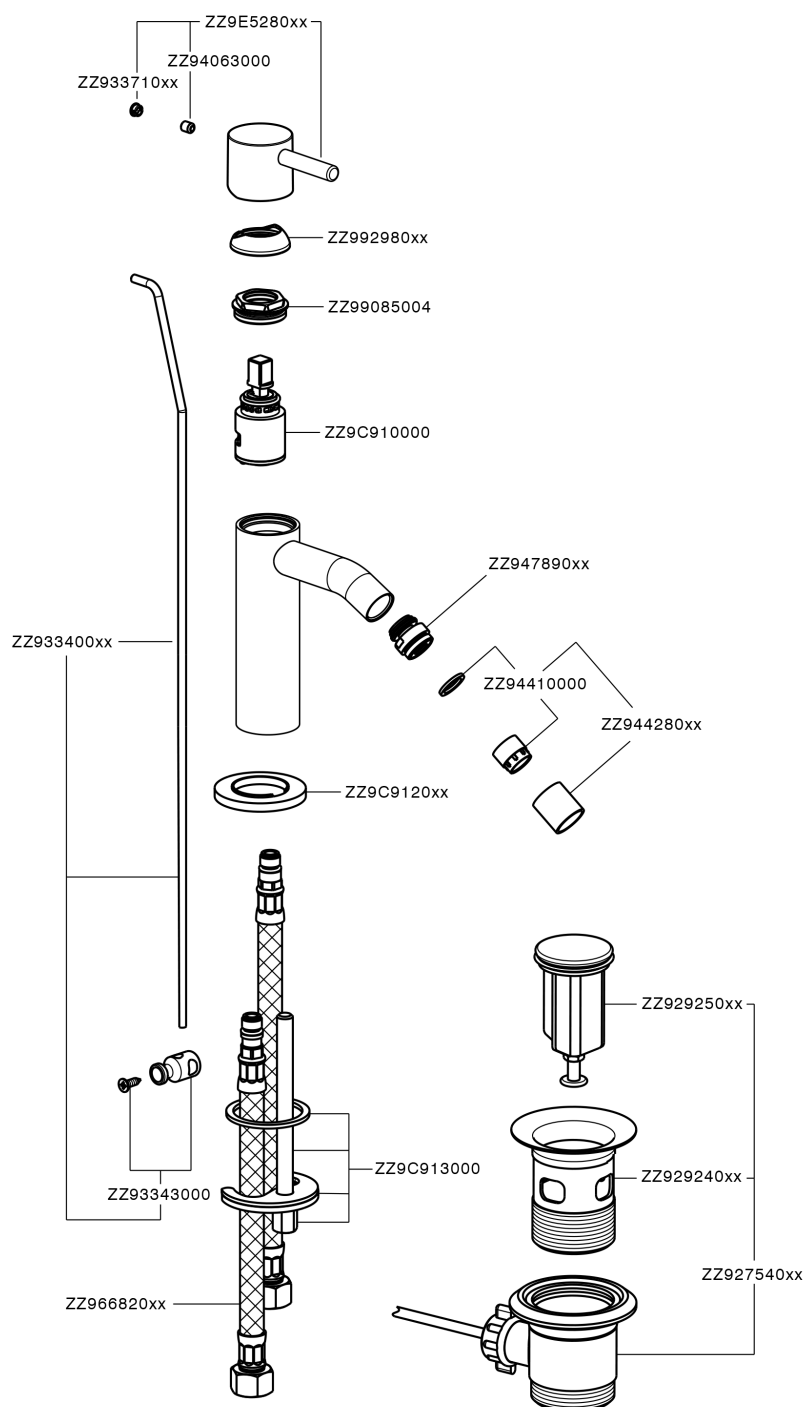

Single lever bidet mixer LESS MINIMAL_MI000554

MODEL **MI000554**

Single lever bidet mixer, with 1"1/4 automatic pop up waste, G.3/8" stainless steel flexible hoses

AVAILABLE FINISHINGS

-  **21** 21 Chrome
-  **2F** 2F Brushed Nickel
-  **40** 40 Matt Black
-  **4Q** 4Q Matt White

CHARACTERISTICS

Cartridge Spare Parts **ZZ96550000**

25 mm Cartridge

Single lever bidet mixer LESS MINIMAL_MI000554

MI000554

<https://en.cisal.it/single-lever-bidet-mixer-less-minimal-mi000554>

2026-04-25