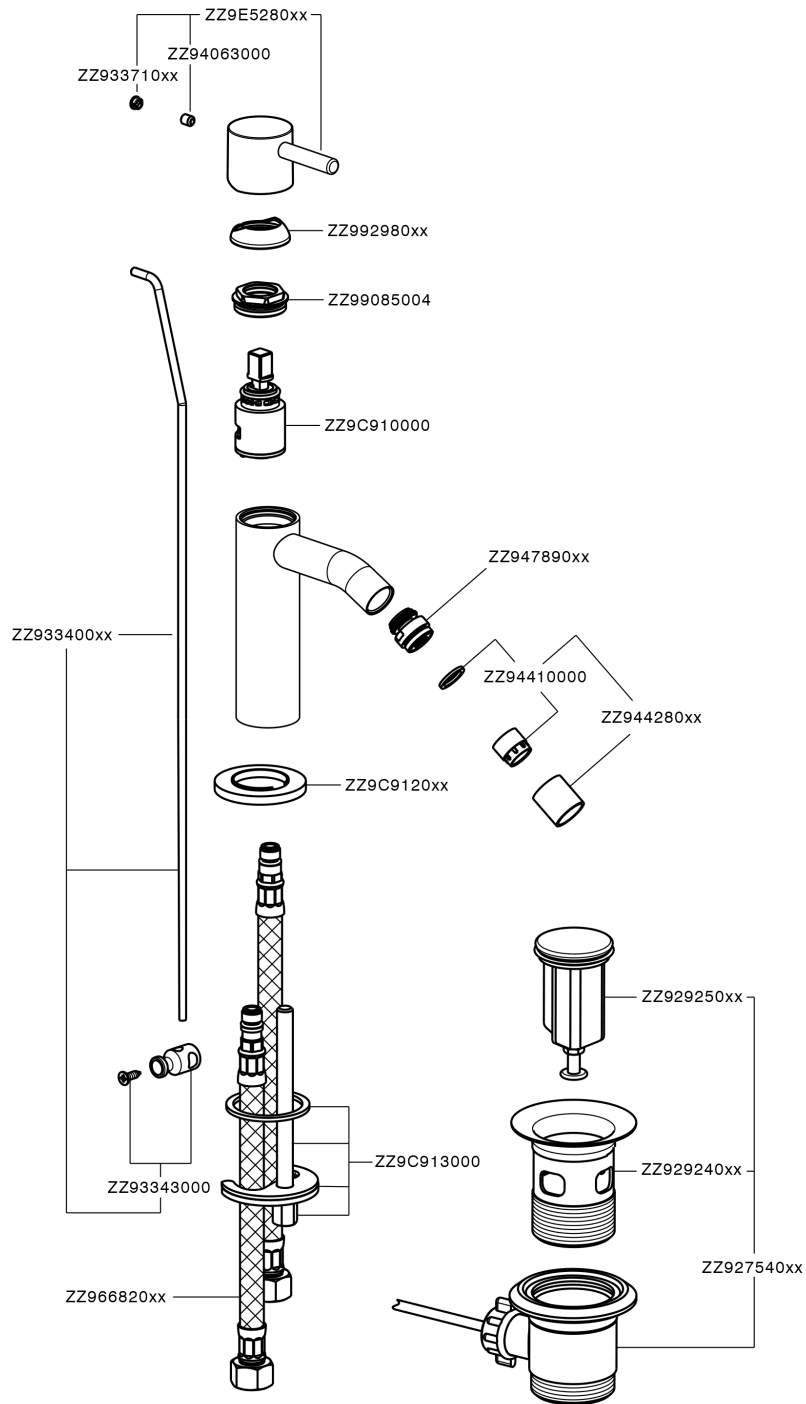

Single lever bidet mixer LESS MINIMAL_MI000554

MODEL **MI000554**

Single lever bidet mixer, with 1"1/4 automatic pop up waste, G.3/8" stainless steel flexible hoses

AVAILABLE FINISHINGS

-  **21** 21 Chrome
-  **2F** 2F Brushed Nickel
-  **40** 40 Matt Black
-  **4Q** 4Q Matt White

CHARACTERISTICS

Cartridge Spare Parts **ZZ96550000**

25 mm Cartridge

Single lever bidet mixer LESS MINIMAL_MI000554

MI000554

<https://en.cisal.it/single-lever-bidet-mixer-less-minimal-mi000554>

2026-06-05