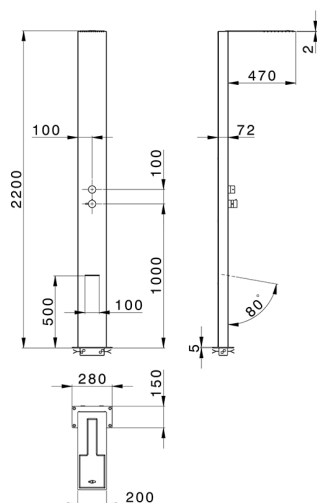

## Free Standing Single Lever Shower Column WELLNESS\_ZS005020

MODEL **ZS005020**

Free Standing Single Lever Shower Column, 2 outlet diverter, for Indoor/Outdoor use, 200x470 thick 2mm Inox rectangular showerhead, with patented safety valve, rain, waterfall functions, Inox AISI 316L

AVAILABLE FINISHINGS

**D1** D1 Brushed Inox

CHARACTERISTICS

Cartridge Spare Parts **ZZ99751000**

**35 mm Cartridge**

2026-04-08