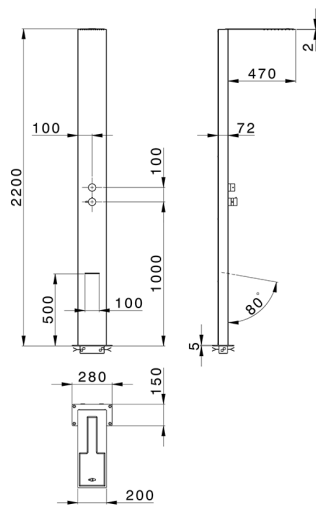

Free Standing Single Lever Shower Column WELLNESS_ZS005020

MODEL **ZS005020**

Free Standing Single Lever Shower Column, 2 outlet diverter, for Indoor/Outdoor use, 200x470 thick 2mm Inox rectangular showerhead, with patented safety valve, rain, waterfall functions, Inox AISI 316L

AVAILABLE FINISHINGS

D1 D1 Brushed Inox

CHARACTERISTICS

Cartridge Spare Parts **ZZ99751000**

35 mm Cartridge

2026-06-13