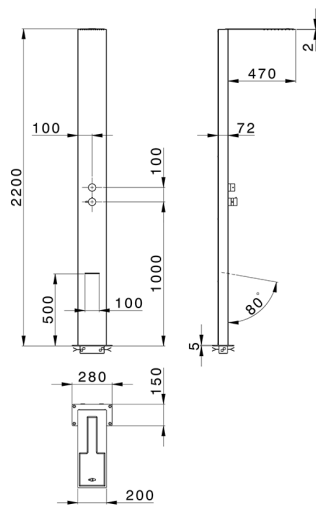

## Free Standing Single Lever Shower Column WELLNESS\_ZS005020

MODEL **ZS005020**

Free Standing Single Lever Shower Column, 2 outlet diverter, for Indoor/Outdoor use, 200x470 thick 2mm Inox rectangular showerhead, with patented safety valve, rain, waterfall functions, Inox AISI 316L

AVAILABLE FINISHINGS

**D1** D1 Brushed Inox

CHARACTERISTICS

Cartridge Spare Parts **ZZ99751000**

**35 mm Cartridge**

2026-04-30