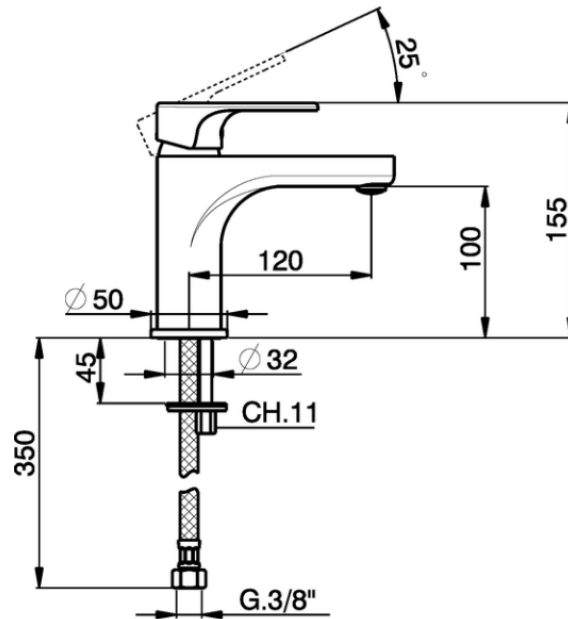

Single lever washbasin mixer large EnergySave ALMA_A3000505

A3000505

<https://en.cisal.it/single-lever-washbasin-mixer-large-energysave-alma-a3000505>

2026-04-09