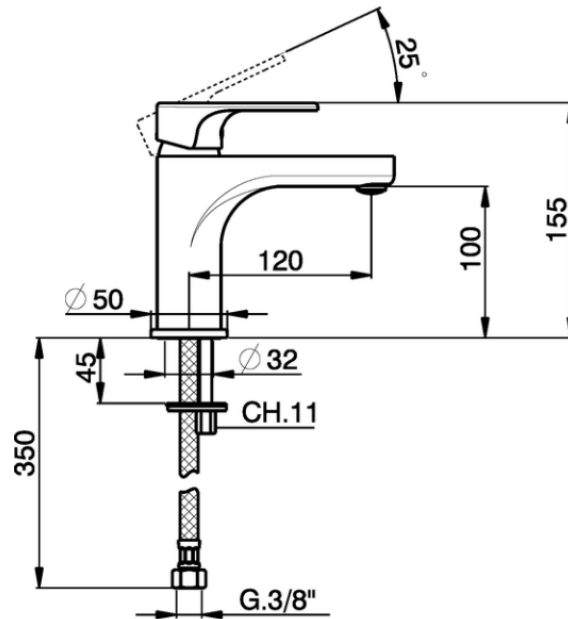

## Single lever washbasin mixer large EnergySave ALMA\_A3000505

A3000505

<https://en.cisal.it/single-lever-washbasin-mixer-large-energysave-alma-a3000505>

2026-06-19