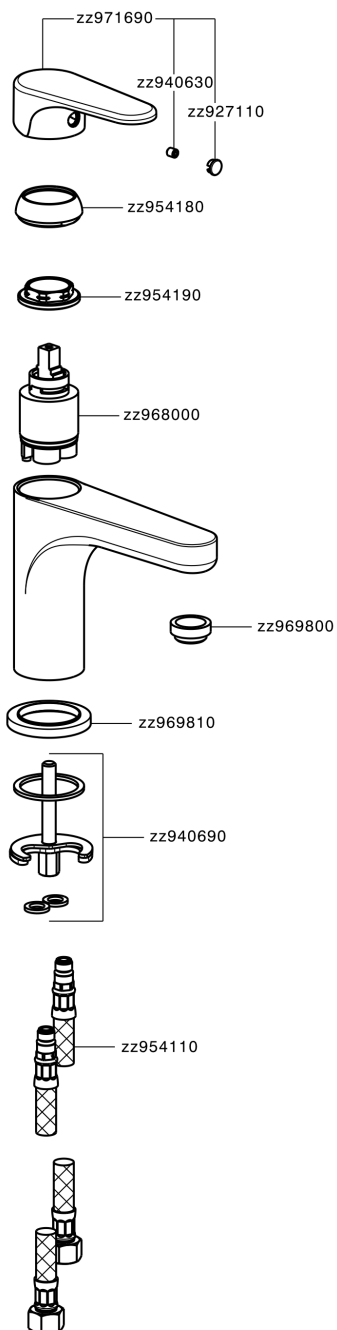

Single lever washbasin mixer large EnergySave ALMA_A3000505

A3000505

<https://en.cisal.it/single-lever-washbasin-mixer-large-energysave-alma-a3000505>

2026-05-20