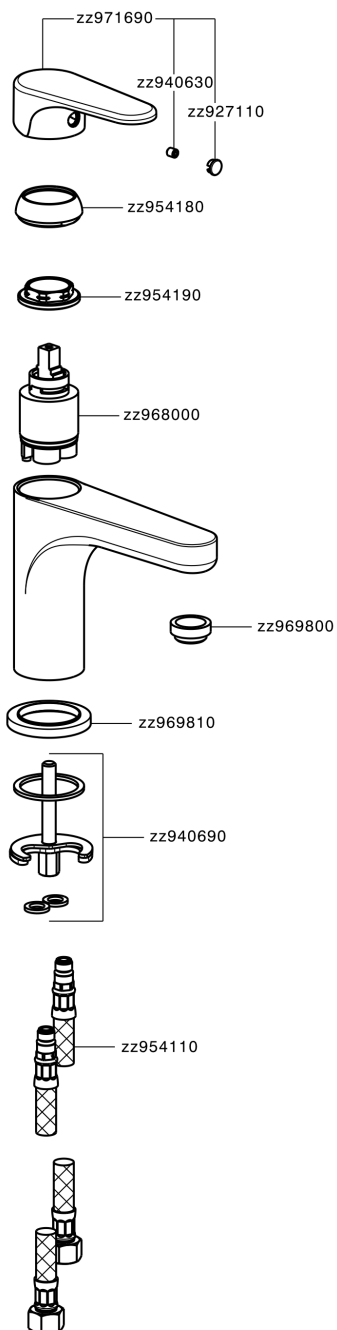

Single lever washbasin mixer large EnergySave ALMA_A3000505

A3000505

<https://en.cisal.it/single-lever-washbasin-mixer-large-energysave-alma-a3000505>

2026-04-30