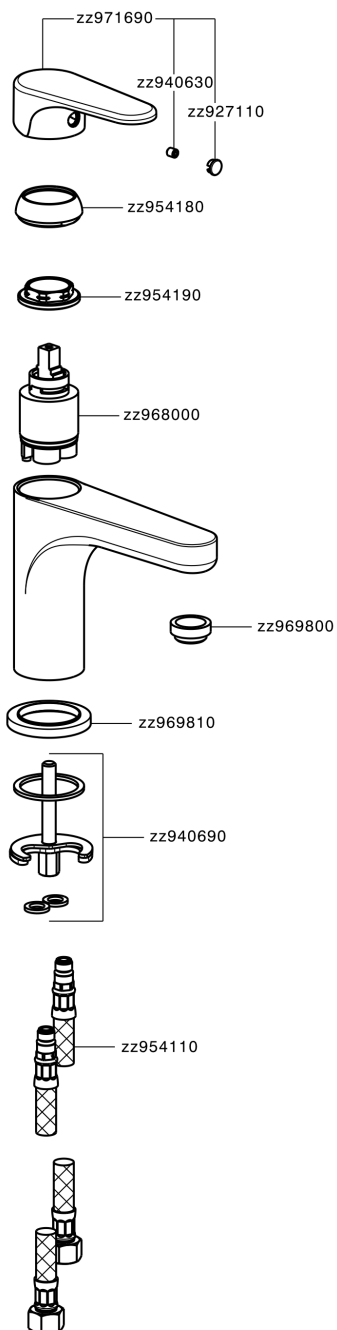

Single lever washbasin mixer large EnergySave ALMA_A3000505

A3000505

<https://en.cisal.it/single-lever-washbasin-mixer-large-energysave-alma-a3000505>

2026-06-19