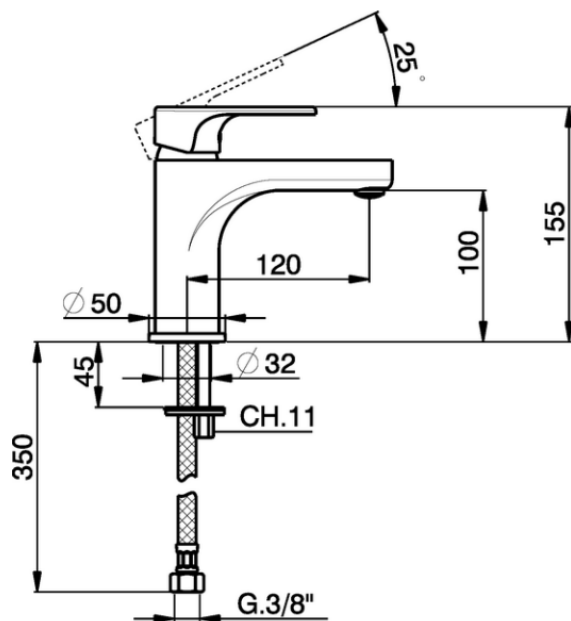

Single lever washbasin mixer large EnergySave ALMA_A3000505

A3000505

<https://en.cisal.it/single-lever-washbasin-mixer-large-energysave-alma-a3000505>

2026-06-21