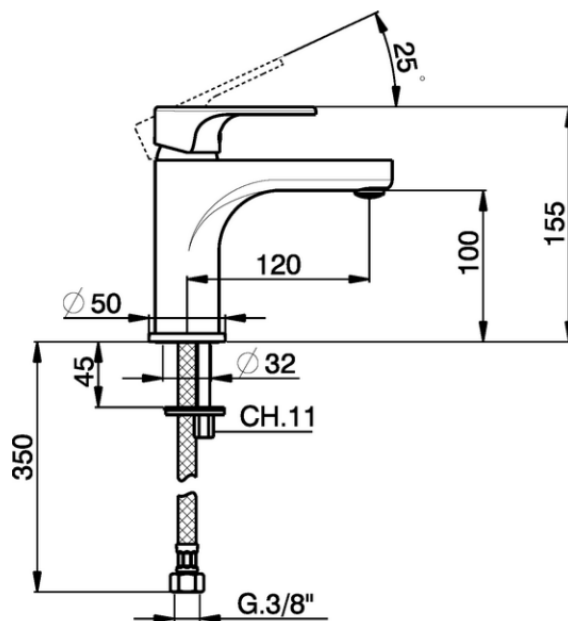

## Single lever washbasin mixer large EnergySave ALMA\_A3000505

A3000505

<https://en.cisal.it/single-lever-washbasin-mixer-large-energysave-alma-a3000505>

2026-05-20