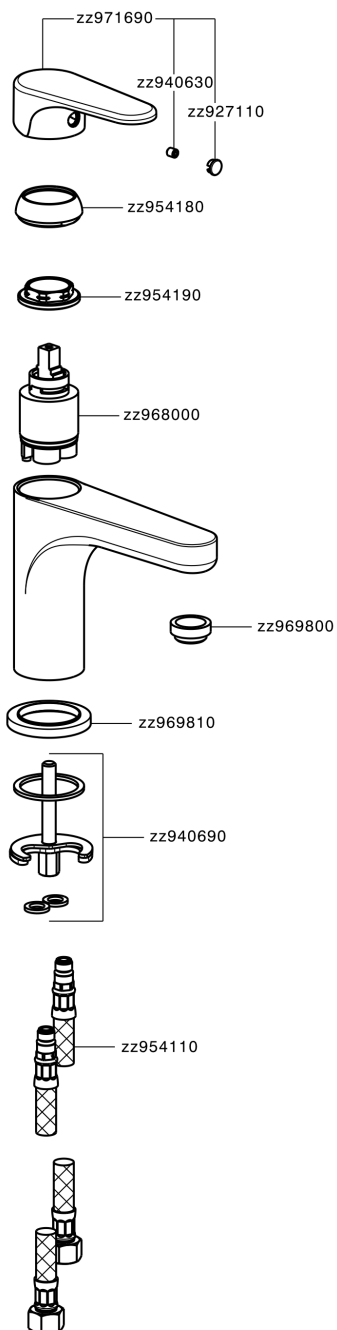

## Single lever washbasin mixer large EnergySave ALMA\_A3000505

A3000505

<https://en.cisal.it/single-lever-washbasin-mixer-large-energysave-alma-a3000505>

2026-04-09