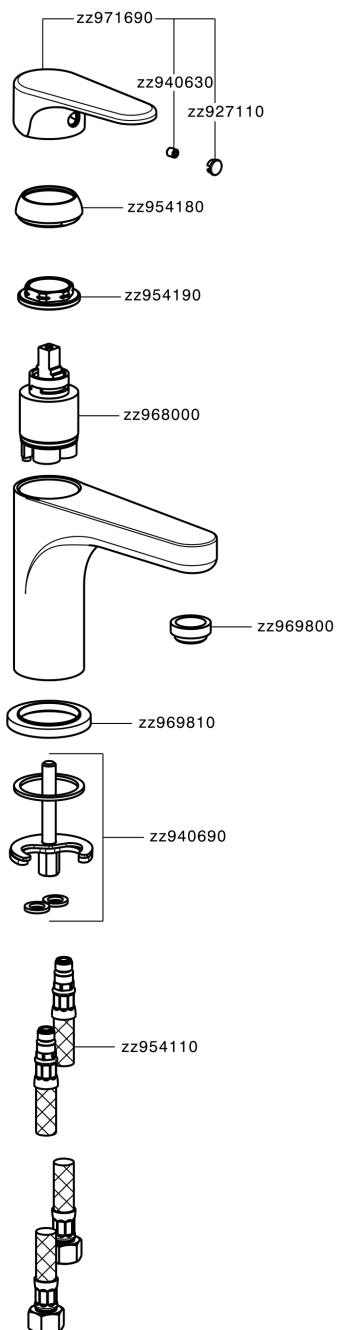

## Single lever washbasin mixer large EnergySave ALMA\_A3000505

A3000505

<https://en.cisal.it/single-lever-washbasin-mixer-large-energysave-alma-a3000505>

2026-04-29