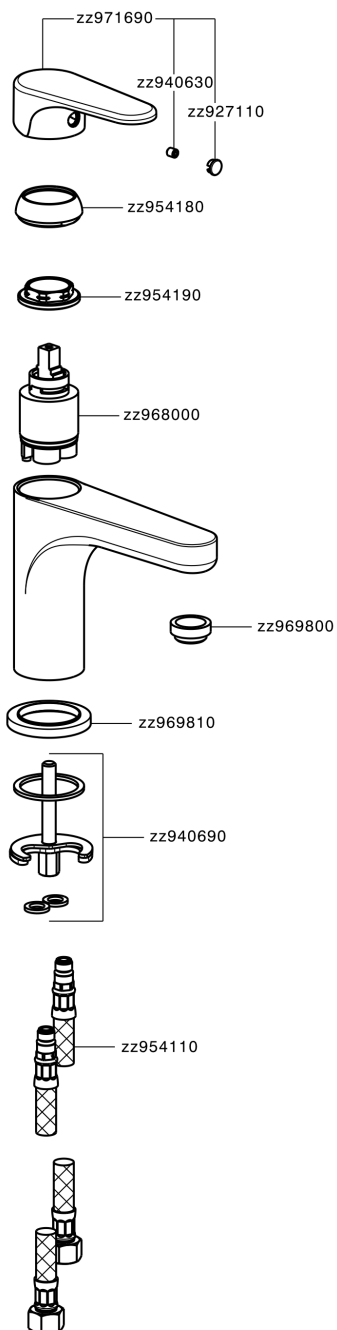

Single lever washbasin mixer large EnergySave ALMA_A3000505

A3000505

<https://en.cisal.it/single-lever-washbasin-mixer-large-energysave-alma-a3000505>

2026-06-10