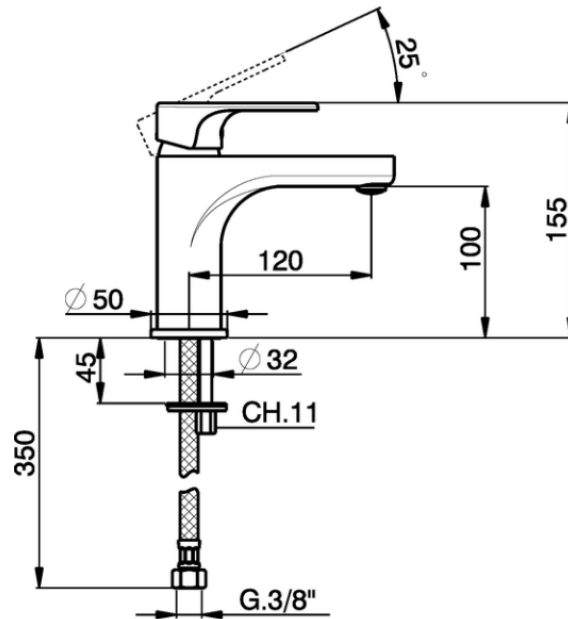

Single lever washbasin mixer large EnergySave ALMA_A3000505

A3000505

<https://en.cisal.it/single-lever-washbasin-mixer-large-energysave-alma-a3000505>

2026-04-30