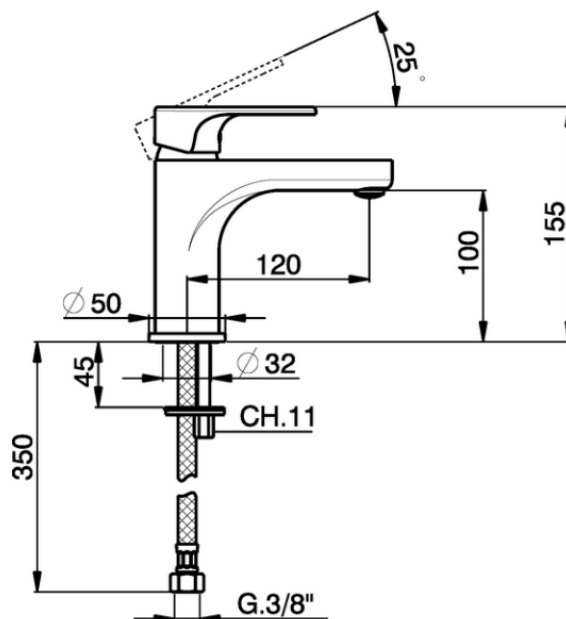

Single lever washbasin mixer large EnergySave ALMA_A3000505

A3000505

<https://en.cisal.it/single-lever-washbasin-mixer-large-energysave-alma-a3000505>

2026-05-20