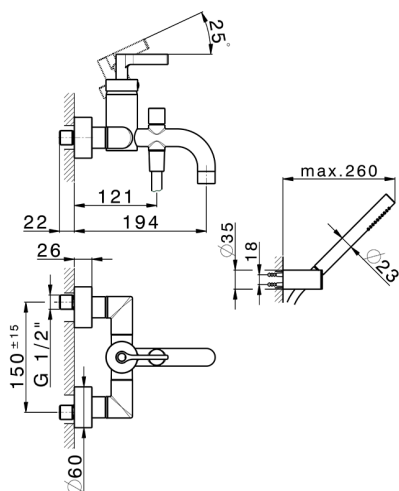

CHARACTERISTICS

Cartridge Spare Parts **ZZ93196000**

38 mm Cartridge

2026-06-09