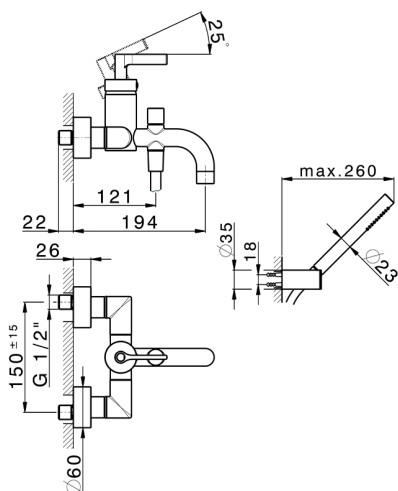

CHARACTERISTICS

Cartridge Spare Parts **ZZ93196000**

38 mm Cartridge

2026-04-15