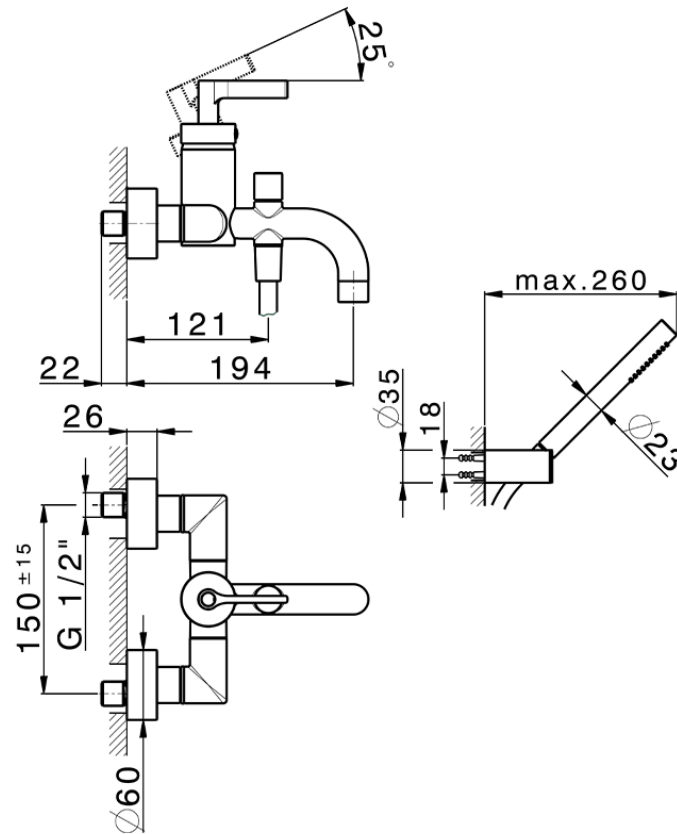

Single lever bath mixer, with shower set GRACE_GC000120

GC000120

<https://en.cisal.it/single-lever-bath-mixer-with-shower-set-grace-gc000120>

2026-05-19