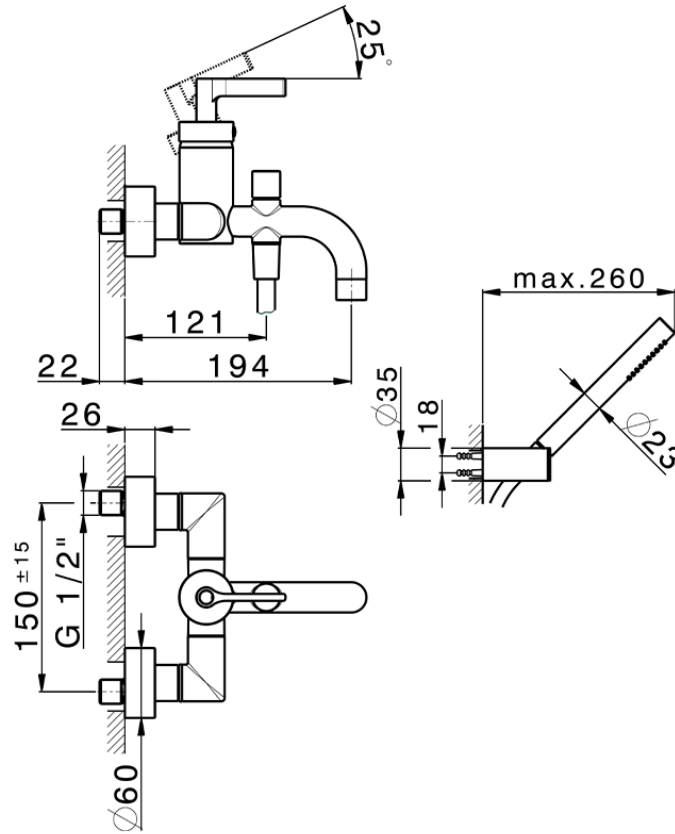

Single lever bath mixer, with shower set GRACE_GC000120

GC000120

<https://en.cisal.it/single-lever-bath-mixer-with-shower-set-grace-gc000120>

2026-06-09