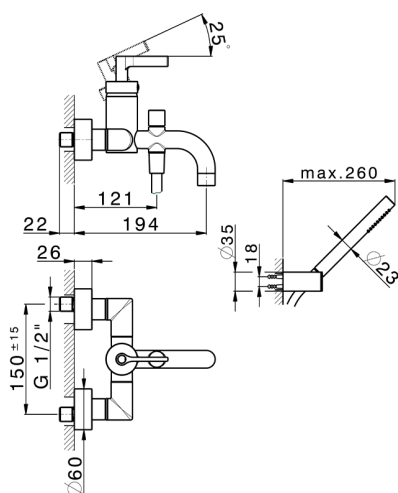

## Single lever bath mixer, with shower set GRACE\_GC000120

MODEL **GC000120**

Single lever bath mixer, with shower set, wall mounted adjustable handshower bracket, 22,5 mm Brass One Spray handshower, 150 cm SUPREME smooth flexible hose

### CHARACTERISTICS

Cartridge Spare Parts **ZZ93196000**

**38 mm Cartridge**

2026-06-14