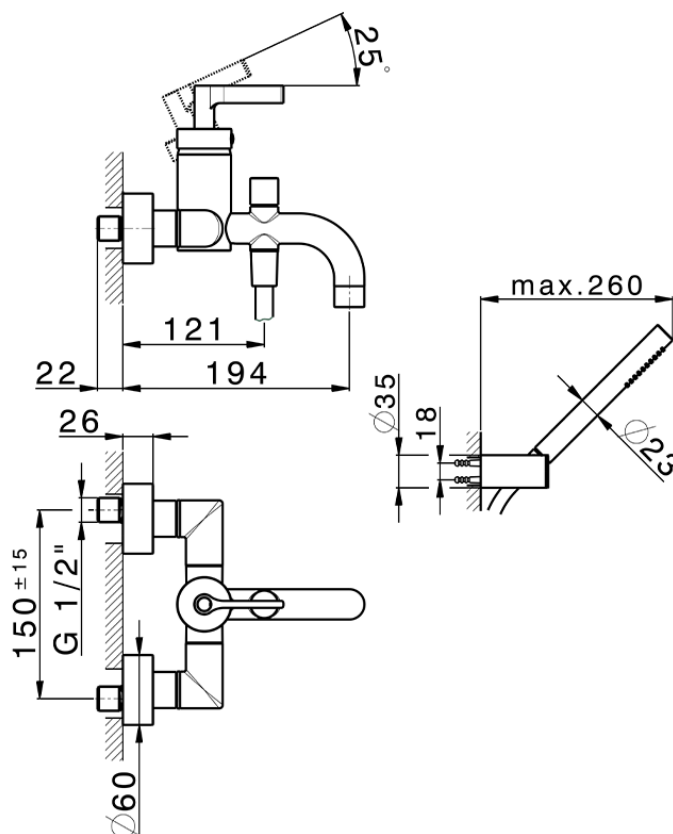

## Single lever bath mixer, with shower set GRACE\_GC000120

GC000120

<https://en.cisal.it/single-lever-bath-mixer-with-shower-set-grace-gc000120>

2026-04-28