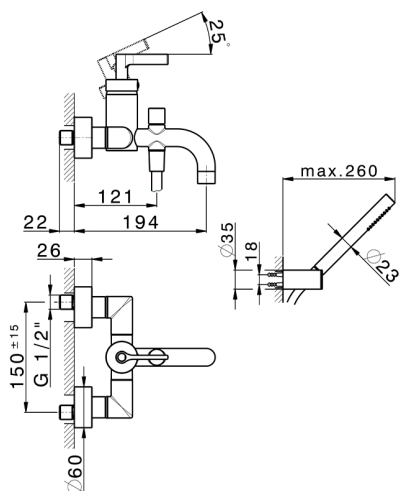

Single lever bath mixer, with shower set GRACE_GC000120

MODEL **GC000120**

Single lever bath mixer, with shower set, wall mounted adjustable handshower bracket, 22,5 mm Brass One Spray handshower, 150 cm SUPREME smooth flexible hose

Cartridge Spare Parts **ZZ93196000**

38 mm Cartridge

2026-06-14