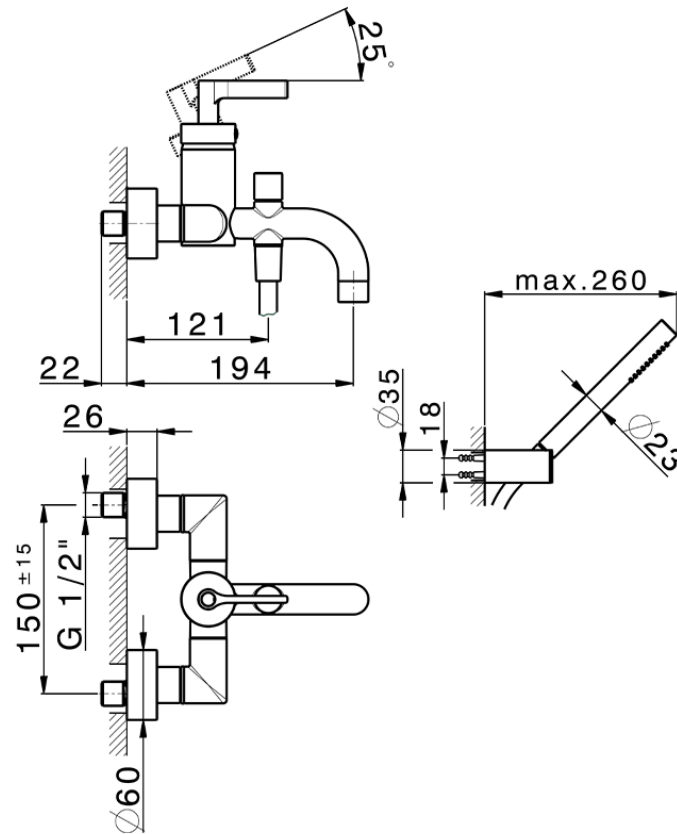

## Single lever bath mixer, with shower set GRACE\_GC000120

GC000120

<https://en.cisal.it/single-lever-bath-mixer-with-shower-set-grace-gc000120>

2026-06-14