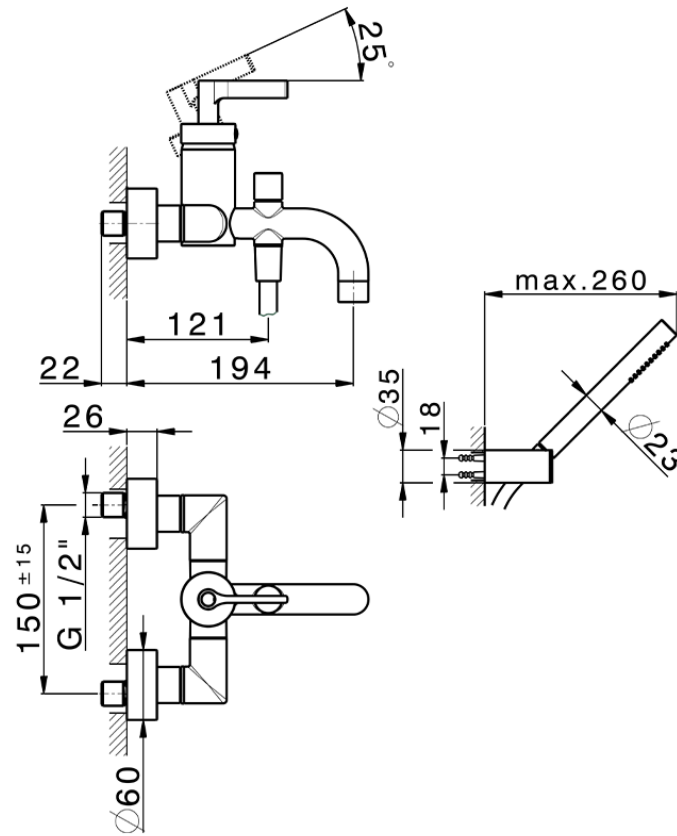

Single lever bath mixer, with shower set GRACE_GC000120

GC000120

<https://en.cisal.it/single-lever-bath-mixer-with-shower-set-grace-gc000120>

2026-05-19