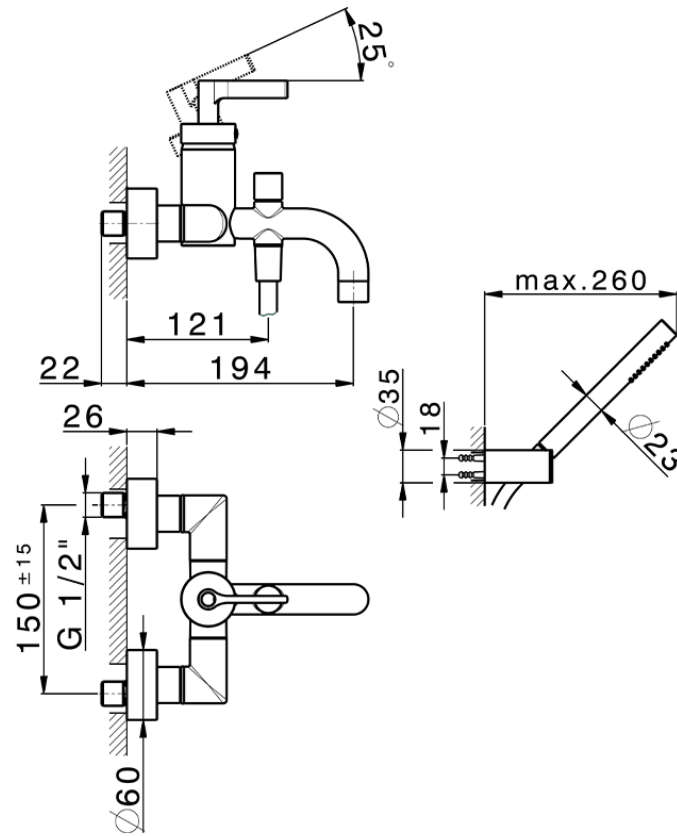

Single lever bath mixer, with shower set GRACE_GC000120

GC000120

<https://en.cisal.it/single-lever-bath-mixer-with-shower-set-grace-gc000120>

2026-04-16