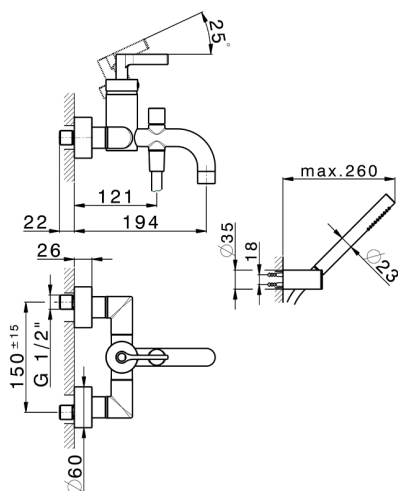

CHARACTERISTICS

Cartridge Spare Parts **ZZ93196000**

38 mm Cartridge

2026-04-15