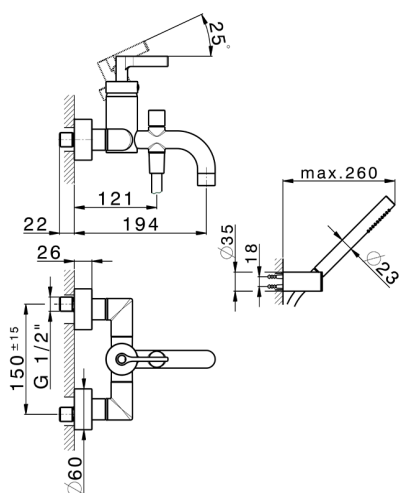

## Single lever bath mixer, with shower set GRACE\_GC000120

MODEL **GC000120**

Single lever bath mixer, with shower set, wall mounted adjustable handshower bracket, 22,5 mm Brass One Spray handshower, 150 cm SUPREME smooth flexible hose

### CHARACTERISTICS

Cartridge Spare Parts **ZZ93196000**

**38 mm Cartridge**

2026-05-19