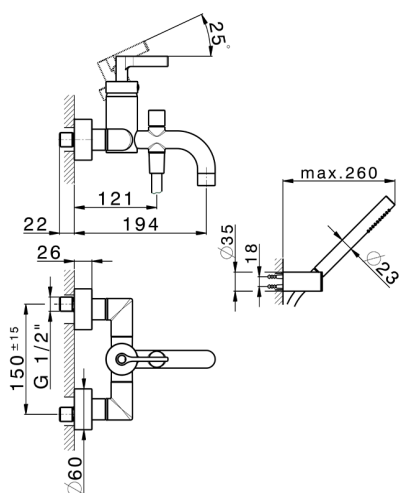

## Single lever bath mixer, with shower set GRACE\_GC000120

MODEL **GC000120**

Single lever bath mixer, with shower set, wall mounted adjustable handshower bracket, 22,5 mm Brass One Spray handshower, 150 cm SUPREME smooth flexible hose

### CHARACTERISTICS

Cartridge Spare Parts **ZZ93196000**

**38 mm Cartridge**

2026-06-09