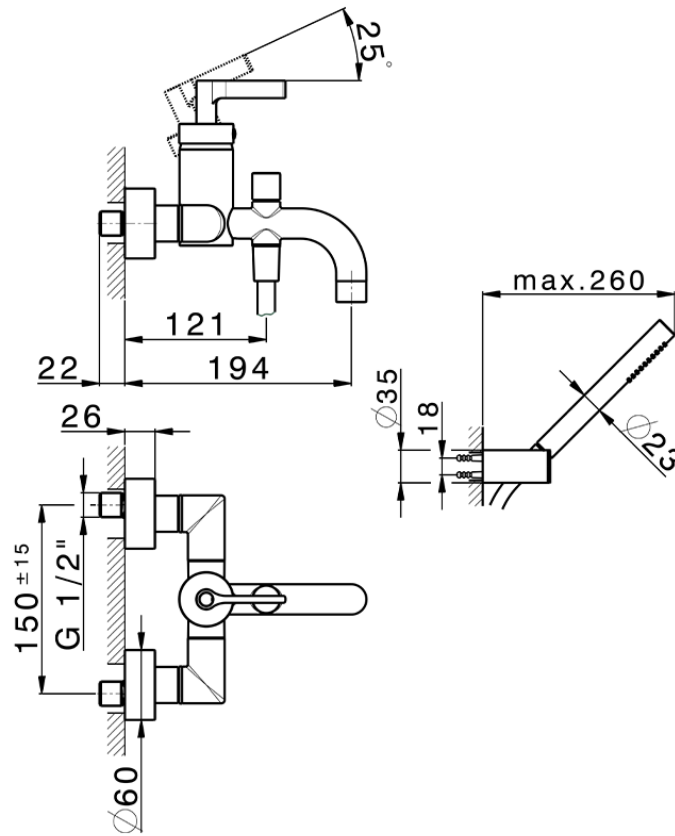

Single lever bath mixer, with shower set GRACE_GC000120

GC000120

<https://en.cisal.it/single-lever-bath-mixer-with-shower-set-grace-gc000120>

2026-04-15