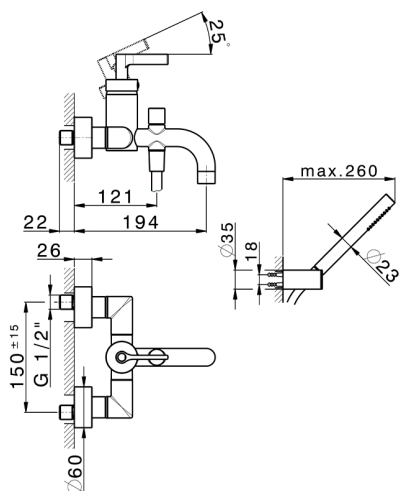

## Single lever bath mixer, with shower set GRACE\_GC000120

MODEL **GC000120**

Single lever bath mixer, with shower set, wall mounted adjustable handshower bracket, 22,5 mm Brass One Spray handshower, 150 cm SUPREME smooth flexible hose

### CHARACTERISTICS

Cartridge Spare Parts **ZZ93196000**

**38 mm Cartridge**

2026-04-08