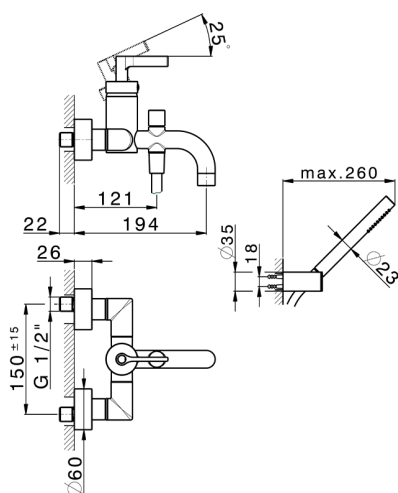

Single lever bath mixer, with shower set GRACE_GC000120

MODEL **GC000120**

Single lever bath mixer, with shower set, wall mounted adjustable handshower bracket, 22,5 mm Brass One Spray handshower, 150 cm SUPREME smooth flexible hose

Cartridge Spare Parts **ZZ93196000**

38 mm Cartridge

2026-04-28