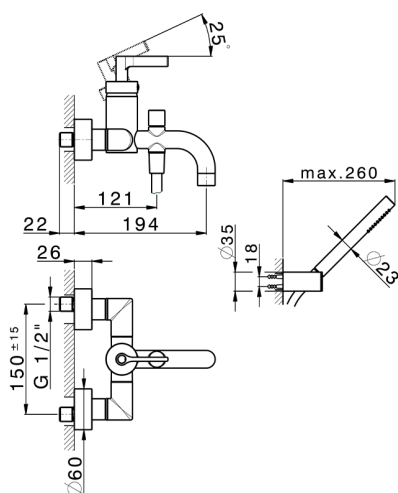

## Single lever bath mixer, with shower set GRACE\_GC000120

MODEL **GC000120**

Single lever bath mixer, with shower set, wall mounted adjustable handshower bracket, 22,5 mm Brass One Spray handshower, 150 cm SUPREME smooth flexible hose

### CHARACTERISTICS

Cartridge Spare Parts **ZZ93196000**

**38 mm Cartridge**

2026-05-19