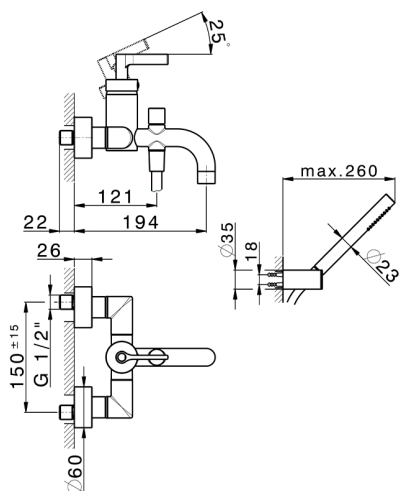

## Single lever bath mixer, with shower set GRACE\_GC000120

MODEL **GC000120**

Single lever bath mixer, with shower set, wall mounted adjustable handshower bracket, 22,5 mm Brass One Spray handshower, 150 cm SUPREME smooth flexible hose

### CHARACTERISTICS

Cartridge Spare Parts **ZZ93196000**

**38 mm Cartridge**

2026-06-13