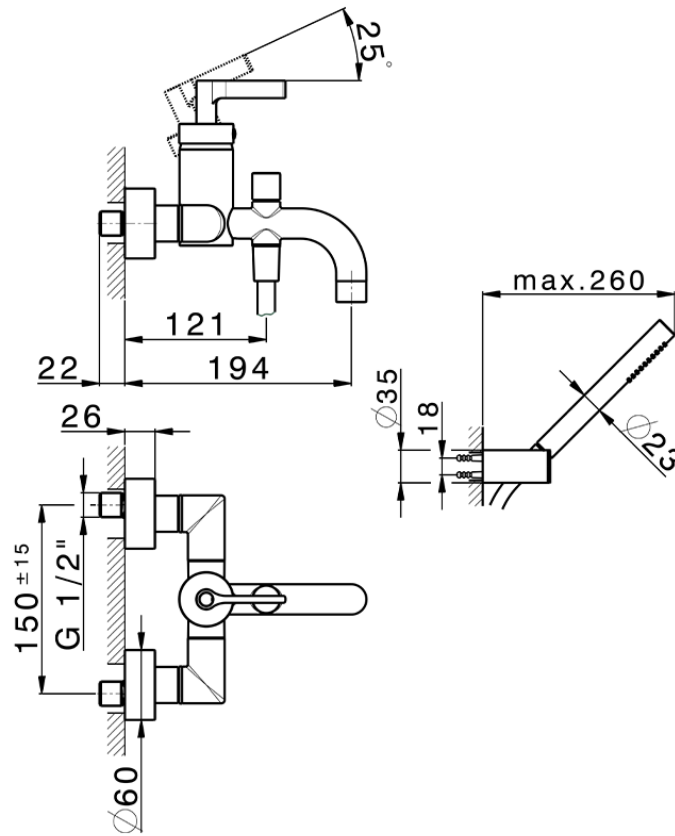

## Single lever bath mixer, with shower set GRACE\_GC000120

GC000120

<https://en.cisal.it/single-lever-bath-mixer-with-shower-set-grace-gc000120>

2026-04-28