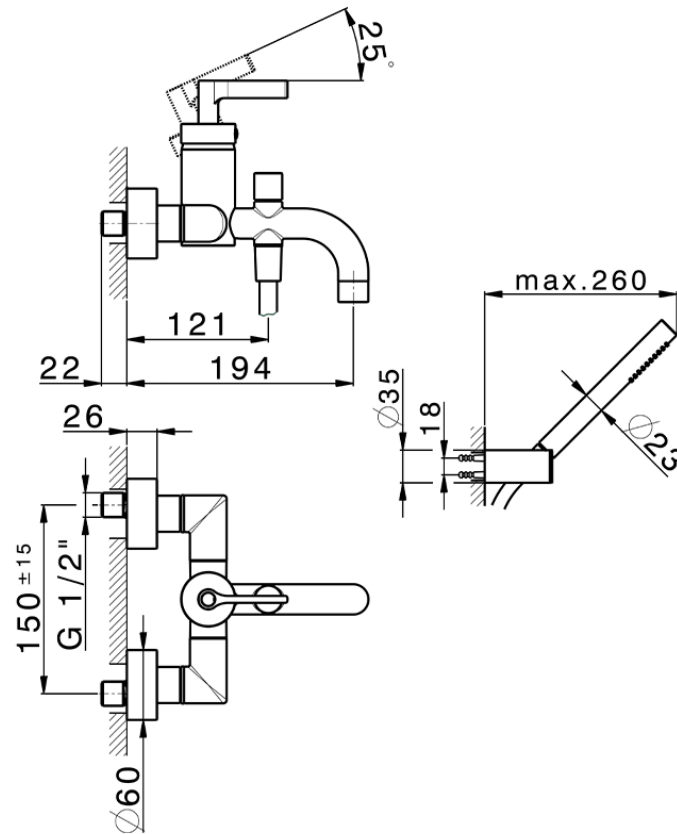

## Single lever bath mixer, with shower set GRACE\_GC000120

GC000120

<https://en.cisal.it/single-lever-bath-mixer-with-shower-set-grace-gc000120>

2026-06-13