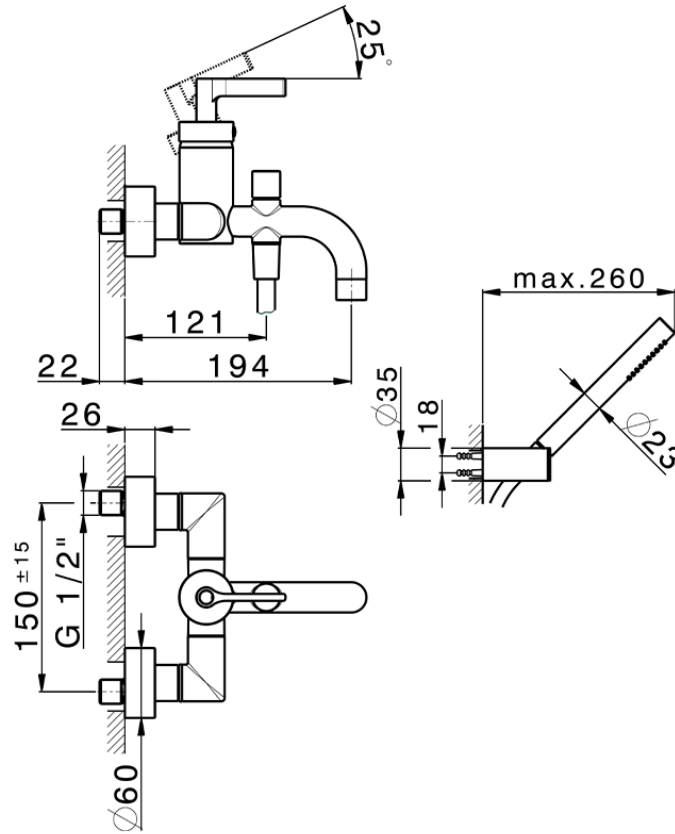

## Single lever bath mixer, with shower set GRACE\_GC000120

GC000120

<https://en.cisal.it/single-lever-bath-mixer-with-shower-set-grace-gc000120>

2026-04-08