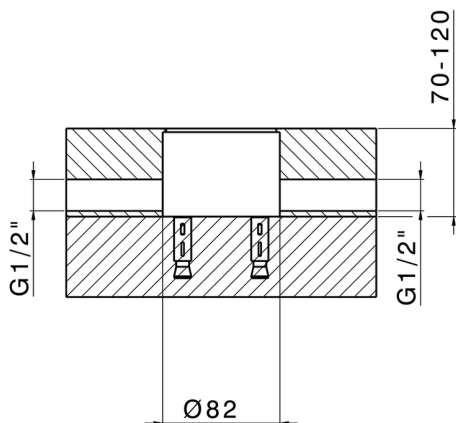

Exposed part for single-lever bath shower mixer LINEAVIVA_LV014200

MODEL **LV014200**

Exposed part for single-lever bath shower mixer, handshower holder on column, minimalistic one spray handshower ABS, 150 cm smooth SUPREME Flexible Hose, for items ZA004510

Installation **Concealed**

Required concealed parts **ZA004510**

EcoStop

EcoStop feature limits water flow to approximately 50% of maximum output with one point of resistance on setting. Push slightly past the middle stop only when full water output is required. This will save water up to 50%.

Concealed part single lever free-standing CONCEALED_ZA004510

MODEL **ZA004510**

Concealed part single lever free-standing

AVAILABLE FINISHINGS

 **04** 04 Without finishing

CHARACTERISTICS

Concealed **1**

2025-01-05