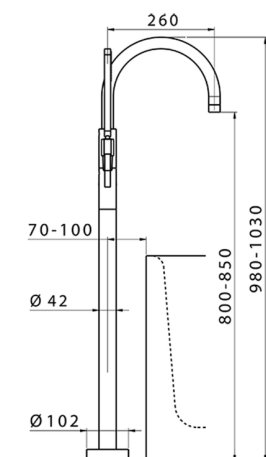

Exposed part for single-lever bath shower mixer LINEAVIVA_LV014200

MODEL **LV014200**

Exposed part for single-lever bath shower mixer, handshower holder on column, minimalistic one spray handshower ABS, 150 cm smooth SUPREME Flexible Hose, for items ZA004510

AVAILABLE FINISHINGS

-  **21** 21 Chrome
-  **2B** 2B Polished Nickel
-  **2F** 2F Brushed Nickel
-  **40** 40 Matt Black
-  **4Q** 4Q Matt White

CHARACTERISTICS

Cartridge Spare Parts **ZZ95409000**

35 mm Cartridge

Installation **Concealed**

Required concealed parts **ZA004510**

EcoStop

EcoStop feature limits water flow to approximately 50% of maximum output with one point of resistance on setting. Push slightly past the middle stop only when full water output is required. This will save water up to 50%.

Concealed part single lever free-standing CONCEALED_ZA004510

MODEL **ZA004510**

Concealed part single lever free-standing

AVAILABLE FINISHINGS

 **04** 04 Without finishing

CHARACTERISTICS

Concealed **1**

2025-01-05