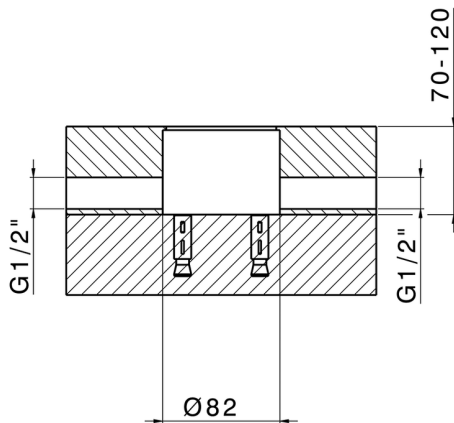

Exposed part for single-lever bath shower mixer LINEAVIVA_LV014200

MODEL **LV014200**

Exposed part for single-lever bath shower mixer, handshower holder on column, minimalistic one spray handshower ABS, 150 cm smooth SUPREME Flexible Hose, for items ZA004510

Installation **Concealed**

Required concealed parts **ZA004510**

EcoStop

EcoStop feature limits water flow to approximately 50% of maximum output with one point of resistance on setting. Push slightly past the middle stop only when full water output is required. This will save water up to 50%.

Concealed part single lever free-standing CONCEALED_ZA004510

MODEL **ZA004510**

Concealed part single lever free-standing

AVAILABLE FINISHINGS

 **04** 04 Without finishing

CHARACTERISTICS

Concealed **1**

2025-01-02