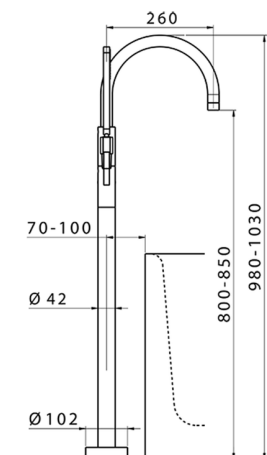

Exposed part for single-lever bath shower mixer LINEAVIVA_LV014200

MODEL **LV014200**

Exposed part for single-lever bath shower mixer, handshower holder on column, minimalistic one spray handshower ABS, 150 cm smooth SUPREME Flexible Hose, for items ZA004510

AVAILABLE FINISHINGS

-  **21** 21 Chrome
-  **2B** 2B Polished Nickel
-  **2F** 2F Brushed Nickel
-  **40** 40 Matt Black
-  **4Q** 4Q Matt White

CHARACTERISTICS

Cartridge Spare Parts **ZZ95409000**

35 mm Cartridge

Installation **Concealed**

Required concealed parts **ZA004510**

EcoStop

EcoStop feature limits water flow to approximately 50% of maximum output with one point of resistance on setting. Push slightly past the middle stop only when full water output is required. This will save water up to 50%.

Concealed part single lever free-standing CONCEALED_ZA004510

MODEL **ZA004510**

Concealed part single lever free-standing

AVAILABLE FINISHINGS

 **04** 04 Without finishing

CHARACTERISTICS

Concealed **1**

2025-01-02