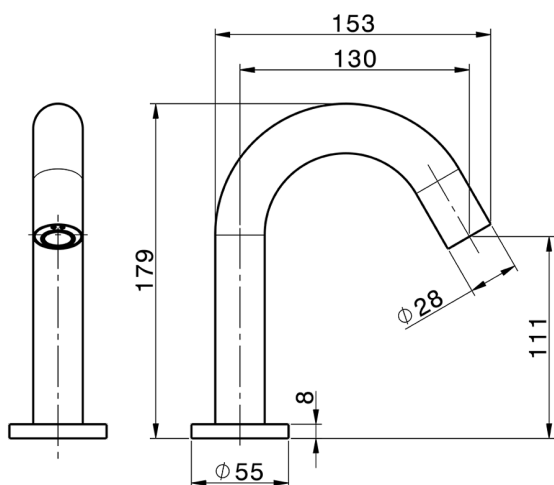

MODEL **TN000910**

Electronic pillar tap, without pop-up waste, 1/2" F
Stainless Steel Flexible Hose, net and battery
supply, AA batteries not included

AVAILABLE FINISHINGS

CHARACTERISTICS