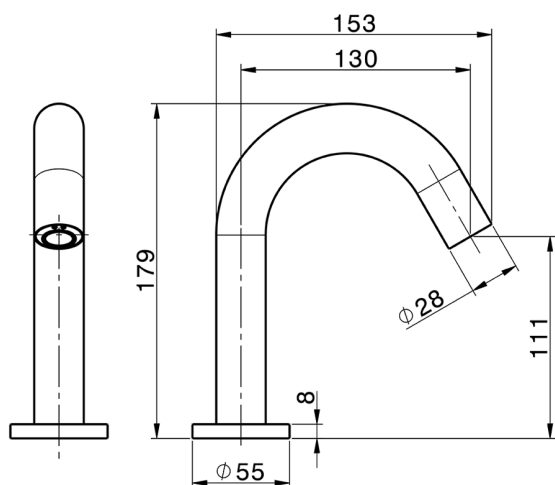

MODEL **TN000910**

Electronic pillar tap, without pop-up waste, 1/2" F
Stainless Steel Flexible Hose, net and battery
supply, AA batteries not included

AVAILABLE FINISHINGS

CHARACTERISTICS