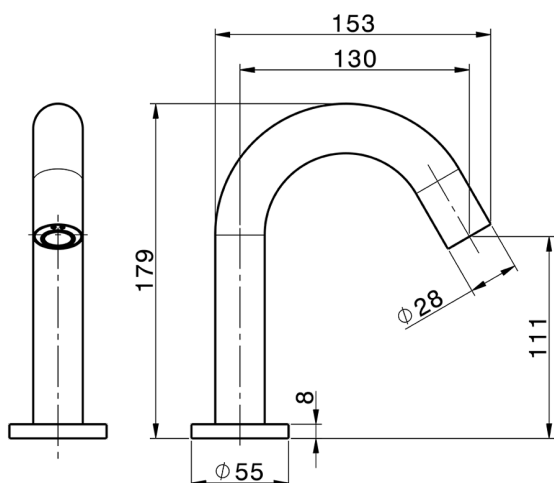

MODEL **TN000910**

Electronic pillar tap, without pop-up waste, 1/2" F
Stainless Steel Flexible Hose, net and battery
supply, AA batteries not included

AVAILABLE FINISHINGS

CHARACTERISTICS