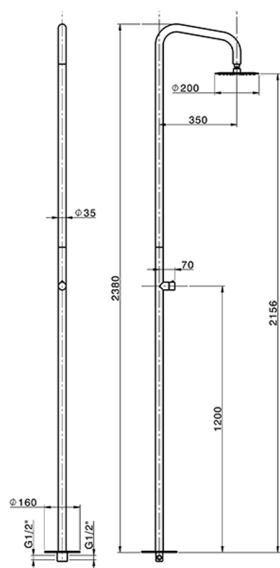

Free Standing Progressive Shower Column XION_XI005130

MODEL **XI005130**

Free Standing Progressive Shower Column, for Indoor/Outdoor use, D.200 mm INOX round showerhead, INOX AISI 316L

AVAILABLE FINISHINGS

D1 D1 Brushed Inox

CHARACTERISTICS

Cartridge Spare Parts **ZZ9E521000**

25 mm Progressive single-lever cartridge

2024-12-25