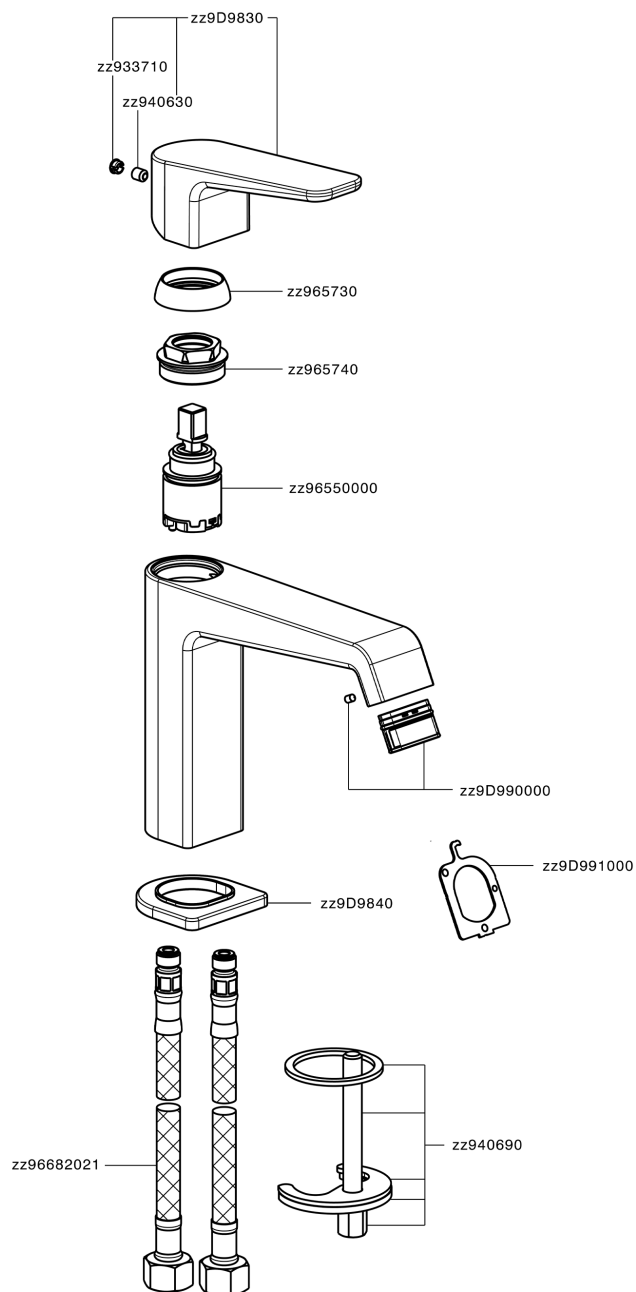

## Single lever 'large' washbasin mixer ROCK&ROLL\_RL000504

MODEL **RL000504**

Single lever 'large' washbasin mixer, without waste, G.3/8" stainless steel flexible hoses

### CHARACTERISTICS

Cartridge Spare Parts **ZZ96550000**

**25 mm Cartridge**

## Single lever 'large' washbasin mixer ROCK&ROLL\_RL000504

RL000504

<https://en.cisal.it/single-lever-large-washbasin-mixer-rockroll-rl000504>

2024-12-22