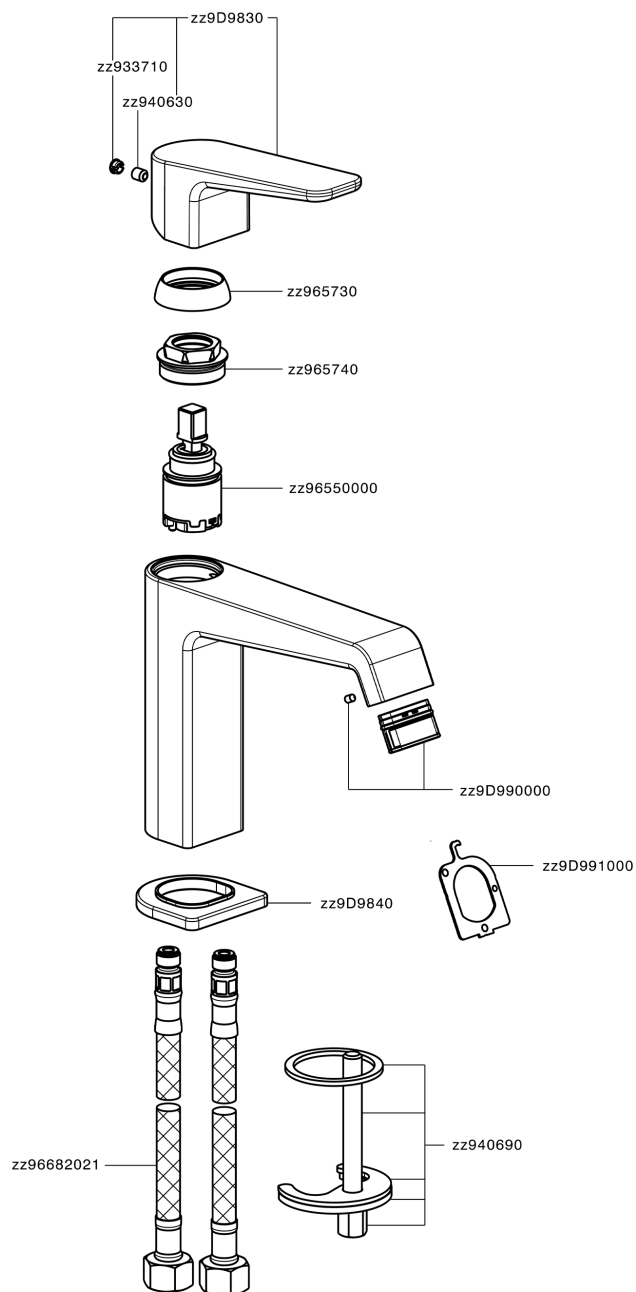

Single lever 'large' washbasin mixer ROCK&ROLL_RL000504

RL000504

<https://en.cisal.it/single-lever-large-washbasin-mixer-rockroll-rl000504>

2024-12-22