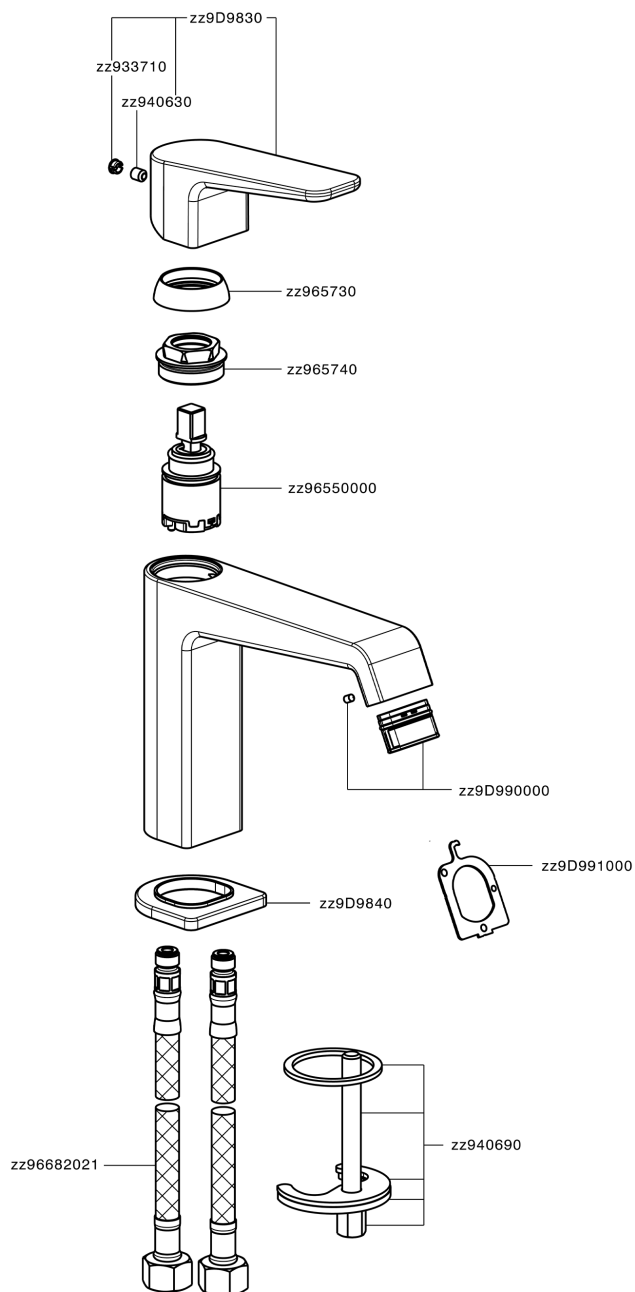

## Single lever 'large' washbasin mixer ROCK&ROLL\_RL000504

MODEL **RL000504**

Single lever 'large' washbasin mixer, without waste, G.3/8" stainless steel flexible hoses

### CHARACTERISTICS

Cartridge Spare Parts **ZZ96550000**

**25 mm Cartridge**

## Single lever 'large' washbasin mixer ROCK&ROLL\_RL000504

RL000504

<https://en.cisal.it/single-lever-large-washbasin-mixer-rockroll-rl000504>

2024-12-22