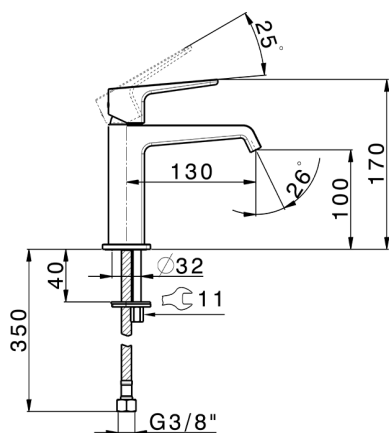

## Single lever 'large' washbasin mixer ROCK&ROLL\_RL000504

MODEL **RL000504**

Single lever 'large' washbasin mixer, without waste, G.3/8" stainless steel flexible hoses

### CHARACTERISTICS

Cartridge Spare Parts **ZZ96550000**

**25 mm Cartridge**

## Single lever 'large' washbasin mixer ROCK&ROLL\_RL000504

RL000504

<https://en.cisal.it/single-lever-large-washbasin-mixer-rockroll-rl000504>

2024-12-22