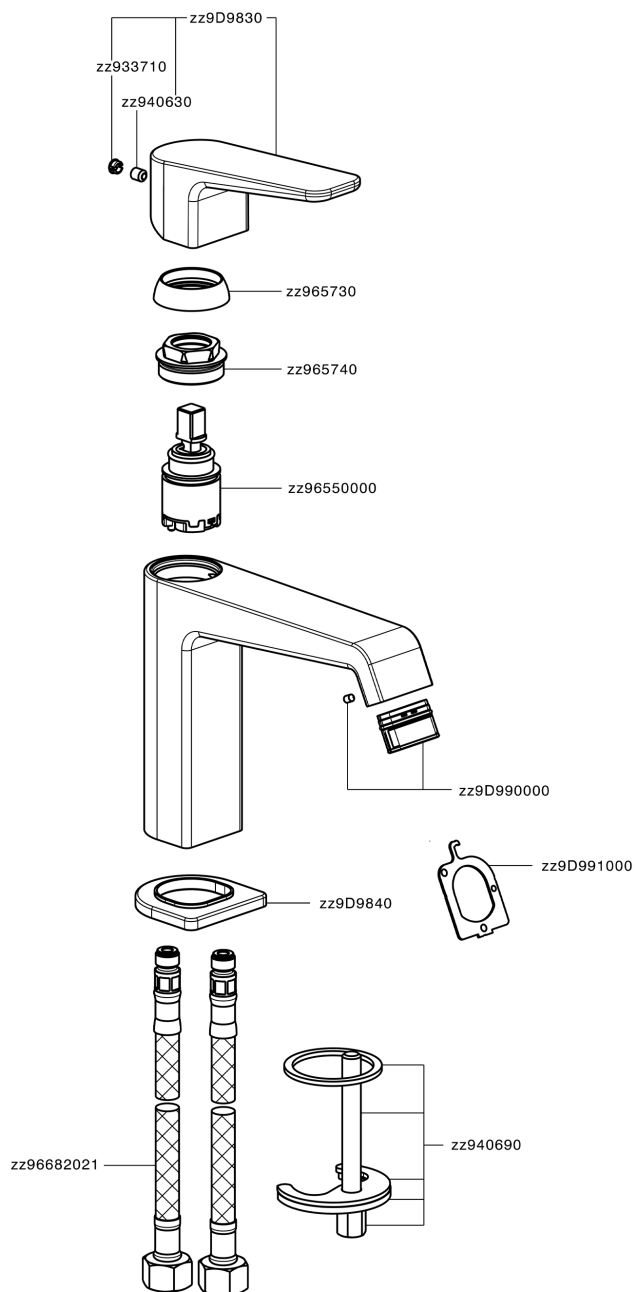

## Single lever 'large' washbasin mixer ROCK&ROLL\_RL000504

RL000504

<https://en.cisal.it/single-lever-large-washbasin-mixer-rockroll-rl000504>

2024-12-22