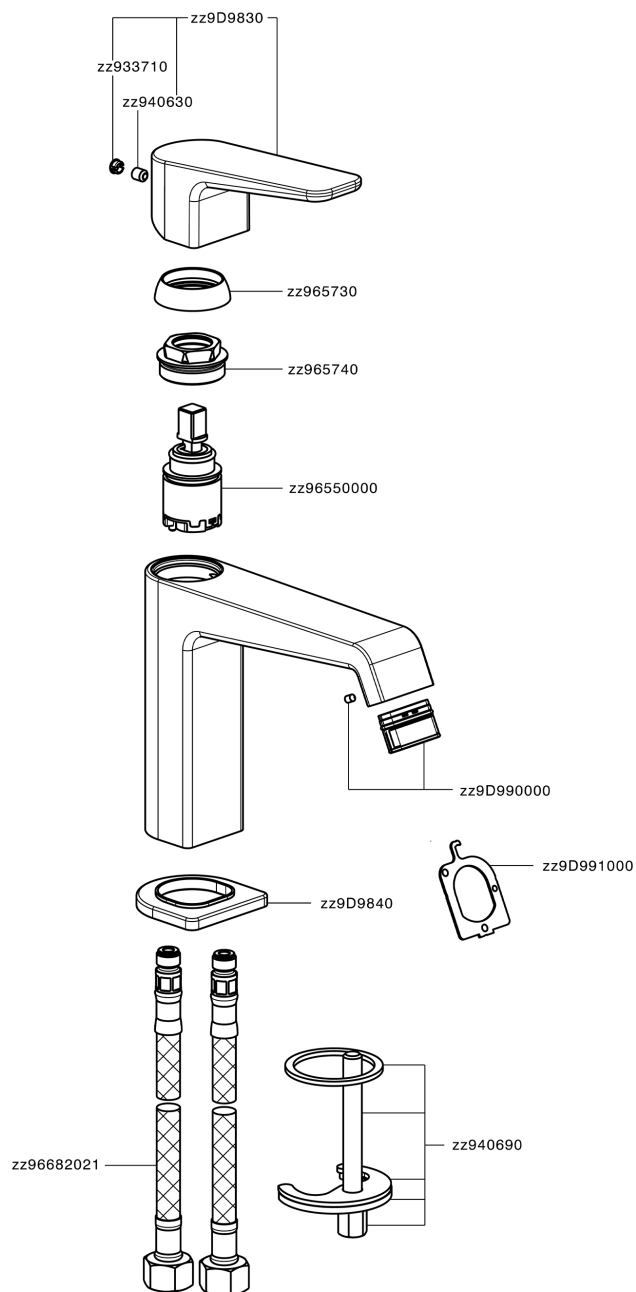

Single lever 'large' washbasin mixer ROCK&ROLL_RL000504

MODEL **RL000504**

Single lever 'large' washbasin mixer, without waste, G.3/8" stainless steel flexible hoses

AVAILABLE FINISHINGS

-  **21** 21 Chrome
-  **2F** 2F Brushed Nickel
-  **40** 40 Matt Black

CHARACTERISTICS

Cartridge Spare Parts **ZZ96550000**

25 mm Cartridge

Single lever 'large' washbasin mixer ROCK&ROLL_RL000504

RL000504

<https://en.cisal.it/single-lever-large-washbasin-mixer-rockroll-rl000504>