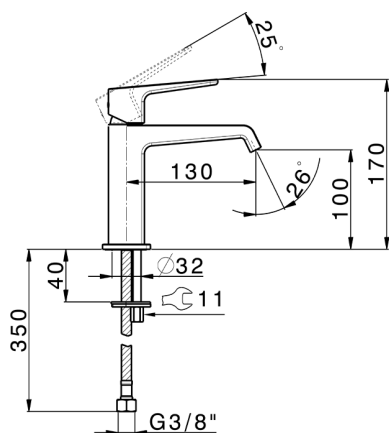

Single lever 'large' washbasin mixer ROCK&ROLL_RL000504

MODEL **RL000504**

Single lever 'large' washbasin mixer, without waste, G.3/8" stainless steel flexible hoses

AVAILABLE FINISHINGS

-  **21** 21 Chrome
-  **2F** 2F Brushed Nickel
-  **40** 40 Matt Black

CHARACTERISTICS

Cartridge Spare Parts **ZZ96550000**

25 mm Cartridge

Single lever 'large' washbasin mixer ROCK&ROLL_RL000504

RL000504

<https://en.cisal.it/single-lever-large-washbasin-mixer-rockroll-rl000504>