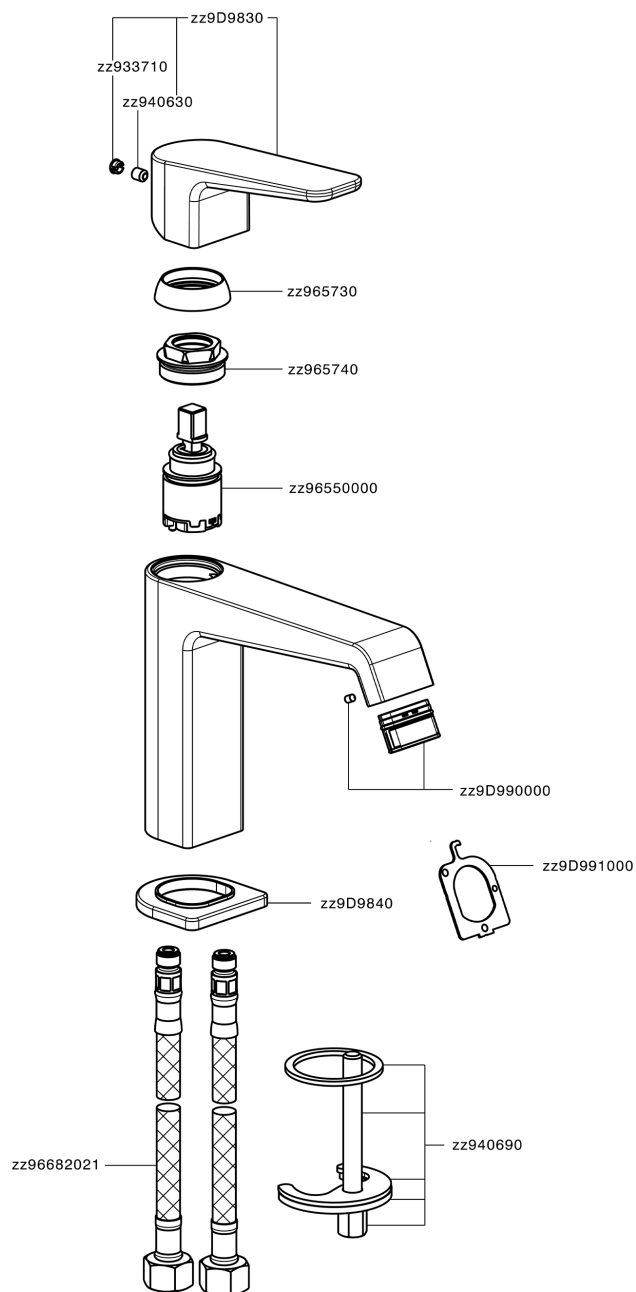

## Single lever 'large' washbasin mixer ROCK&ROLL\_RL000504

RL000504

<https://en.cisal.it/single-lever-large-washbasin-mixer-rockroll-rl000504>

2024-12-22