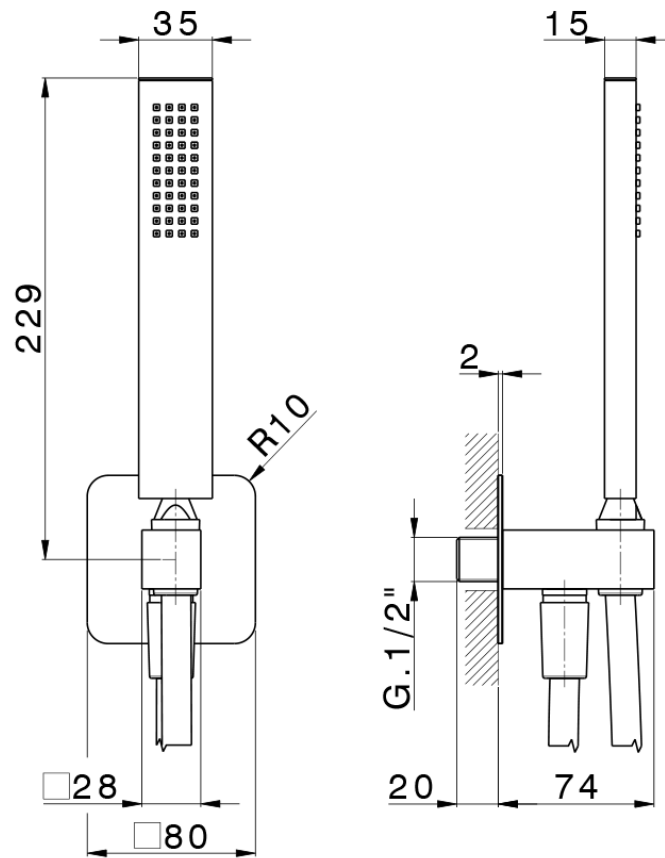

## Shower set with wall elbow PUSH&SHOWER\_DS0G5110

DS0G5110

<https://en.cisal.it/shower-set-with-wall-elbow-pushshower-ds0g5110>

2026-04-10