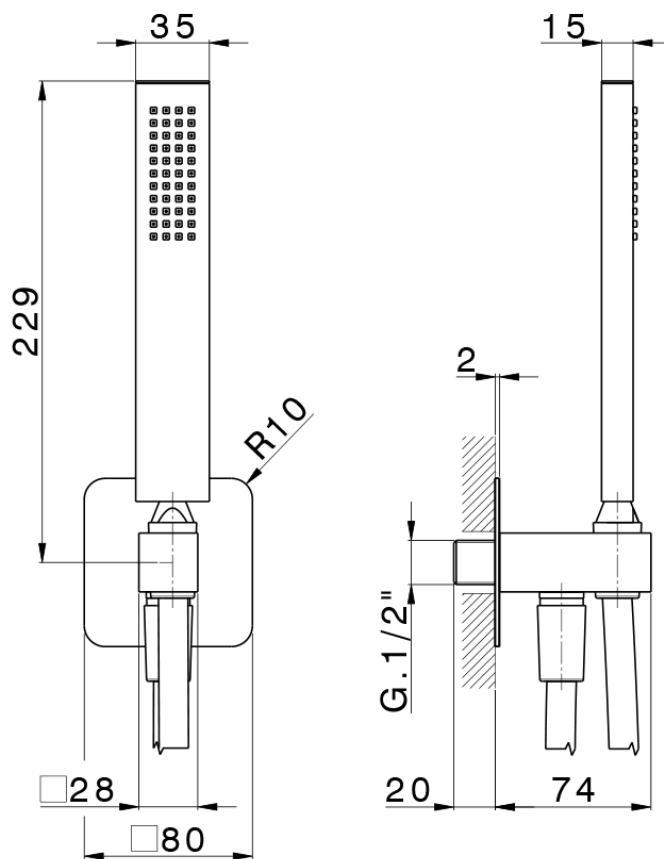

Shower set with wall elbow PUSH&SHOWER_DS0G5110

DS0G5110

<https://en.cisal.it/shower-set-with-wall-elbow-pushshower-ds0g5110>

2026-06-13