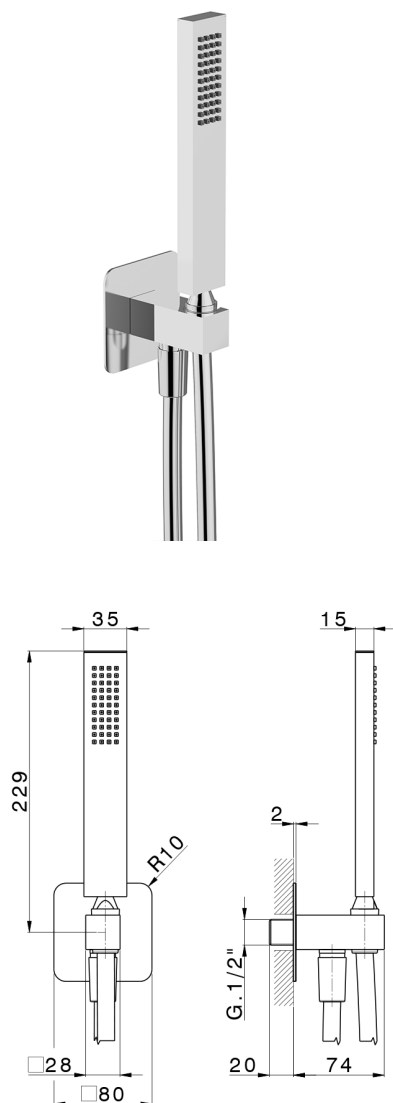

Shower set with wall elbow PUSH&SHOWER_DS0G5110

MODEL **DS0G5110**

Shower set with wall elbow, wall mounted handshower holder, 35x15mm Brass minimal one spray handshower, 80x80mm rounded plate, 150cm smooth SUPREME flexible hose

AVAILABLE FINISHINGS

-  **21** 21 Chrome
-  **24** 24 Gold
-  **26** 26 Old Copper
-  **2B** 2B Polished Nickel
-  **2F** 2F Brushed Nickel
-  **2W** 2W Brushed Gold
-  **3W** 3W Brushed Black Titanium
-  **5G** 5G Rose Gold
-  **40** 40 Matt Black