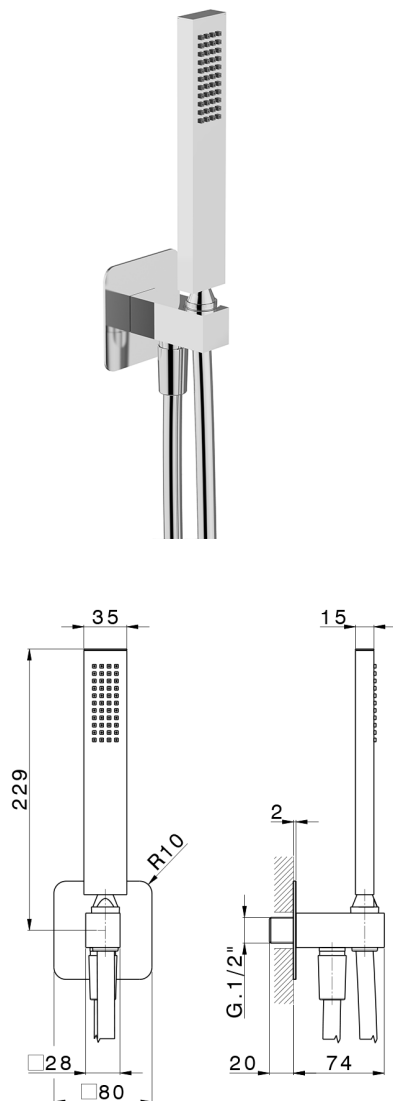

Shower set with wall elbow PUSH&SHOWER_DS0G5110

MODEL **DS0G5110**

Shower set with wall elbow, wall mounted handshower holder, 35x15mm Brass minimal one spray handshower, 80x80mm rounded plate, 150cm smooth SUPREME flexible hose

AVAILABLE FINISHINGS

-  **21** 21 Chrome
-  **24** 24 Gold
-  **26** 26 Old Copper
-  **2B** 2B Polished Nickel
-  **2F** 2F Brushed Nickel
-  **2W** 2W Brushed Gold
-  **3W** 3W Brushed Black Titanium
-  **5G** 5G Rose Gold
-  **40** 40 Matt Black