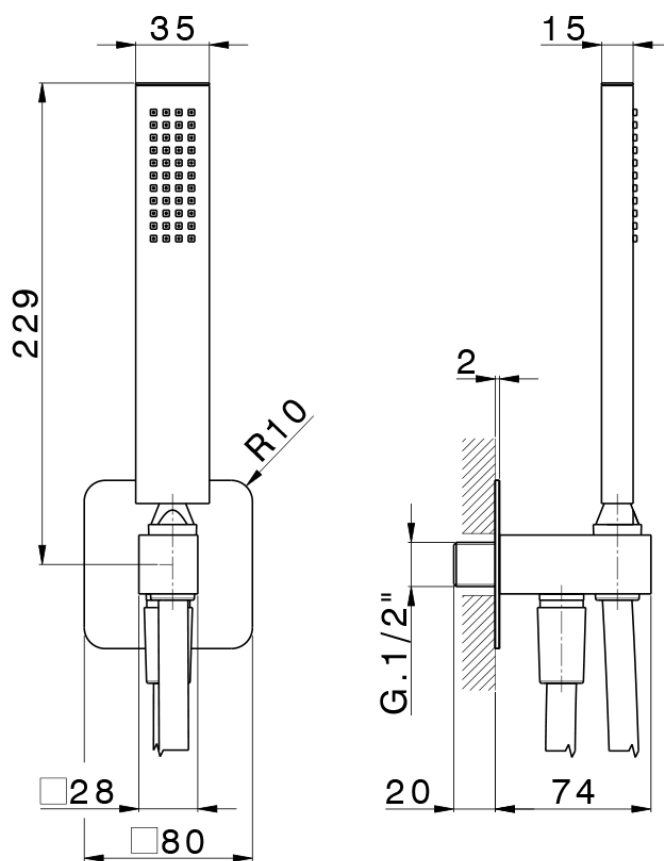

**Shower set with wall elbow PUSH&SHOWER\_DS0G5110**

DS0G5110

<https://en.cisal.it/shower-set-with-wall-elbow-pushshower-ds0g5110>

2026-06-13