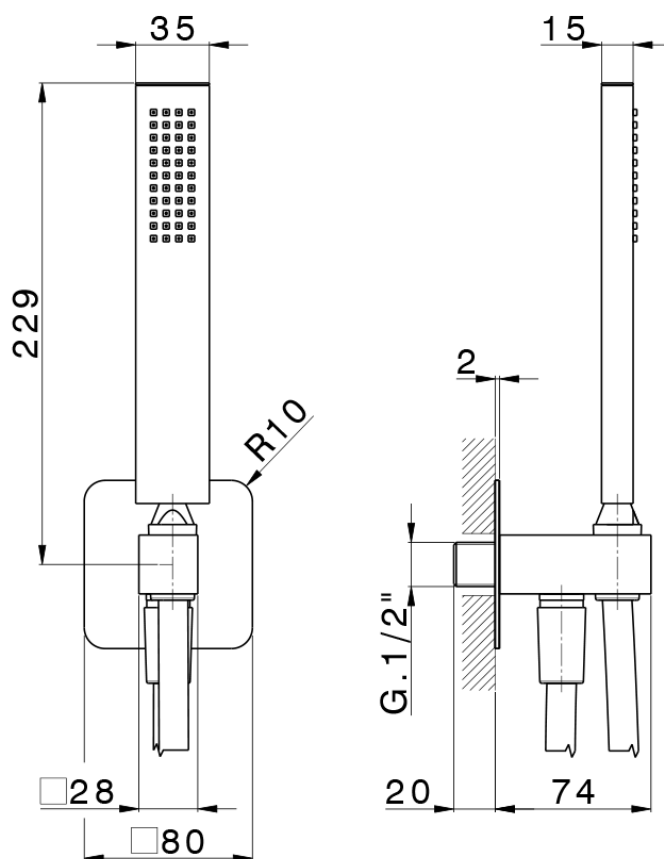

Shower set with wall elbow PUSH&SHOWER_DS0G5110

DS0G5110

<https://en.cisal.it/shower-set-with-wall-elbow-pushshower-ds0g5110>

2026-05-19