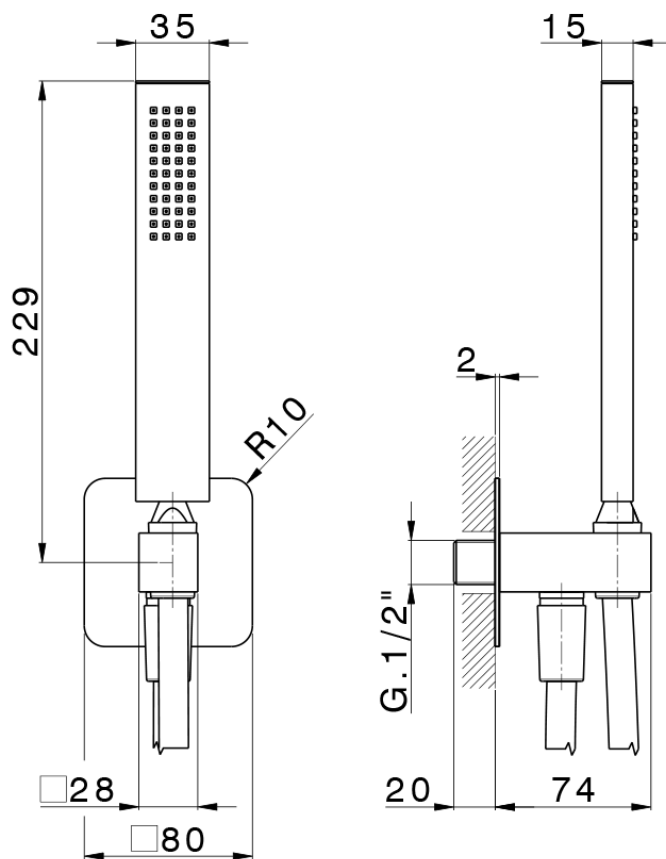

Shower set with wall elbow PUSH&SHOWER_DS0G5110

DS0G5110

<https://en.cisal.it/shower-set-with-wall-elbow-pushshower-ds0g5110>

2026-04-08