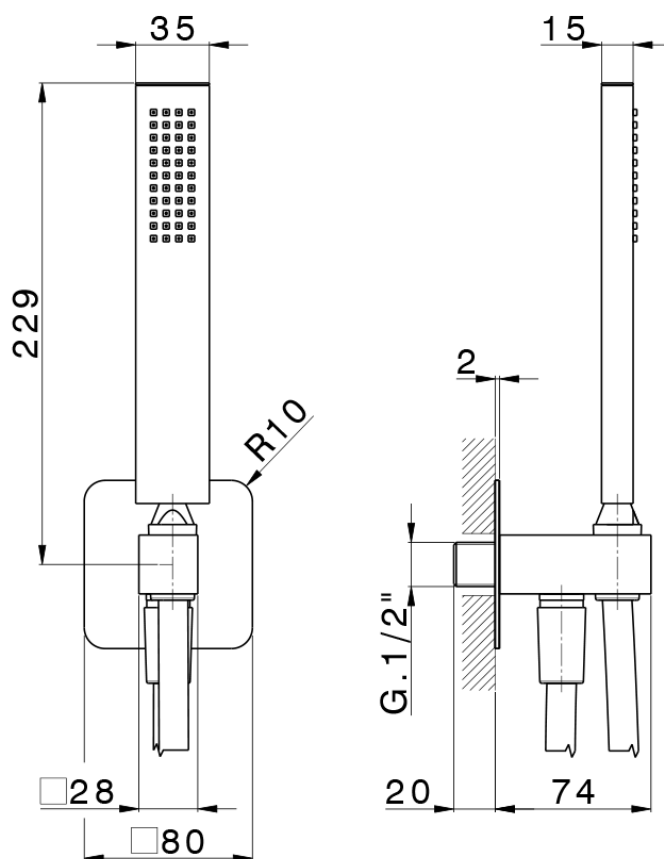

Shower set with wall elbow PUSH&SHOWER_DS0G5110

DS0G5110

<https://en.cisal.it/shower-set-with-wall-elbow-pushshower-ds0g5110>

2026-06-14