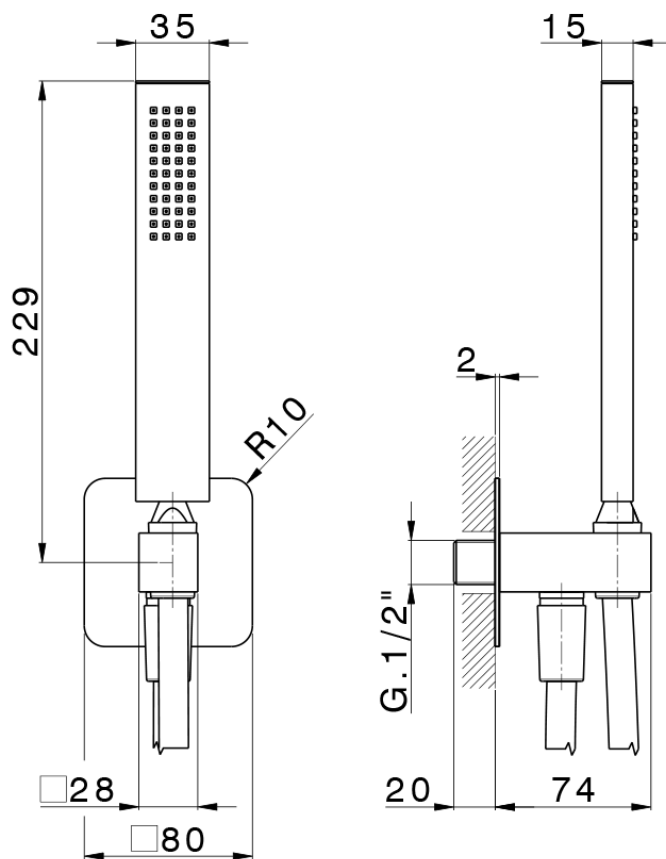

Shower set with wall elbow PUSH&SHOWER_DS0G5110

DS0G5110

<https://en.cisal.it/shower-set-with-wall-elbow-pushshower-ds0g5110>

2026-04-28