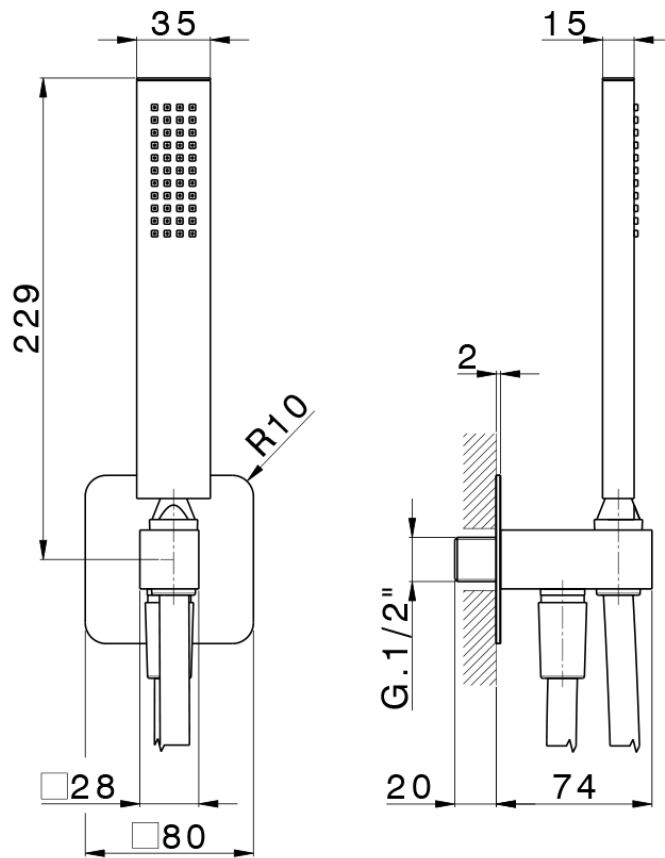

Shower set with wall elbow PUSH&SHOWER_DS0G5110

DS0G5110

<https://en.cisal.it/shower-set-with-wall-elbow-pushshower-ds0g5110>

2026-04-08