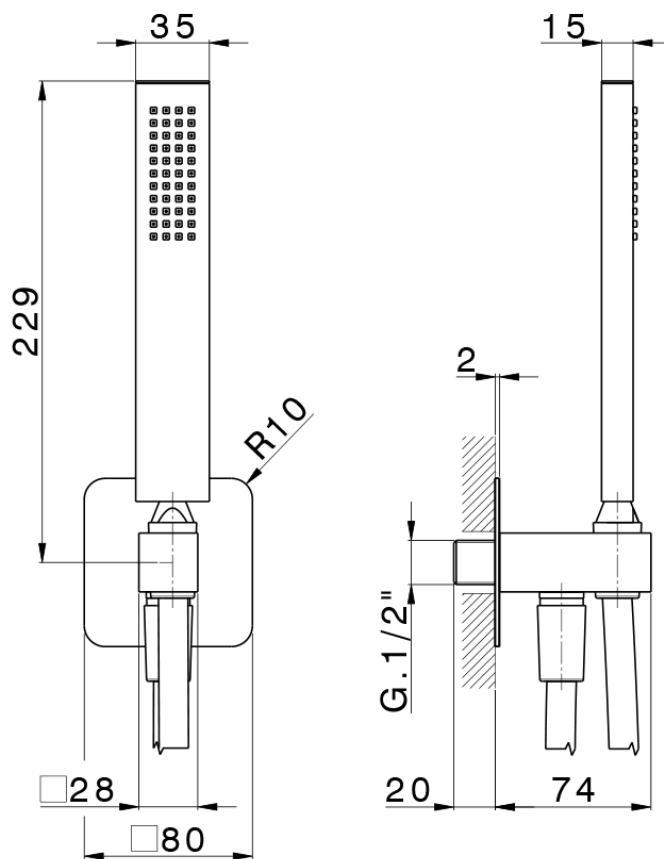

Shower set with wall elbow PUSH&SHOWER_DS0G5110

DS0G5110

<https://en.cisal.it/shower-set-with-wall-elbow-pushshower-ds0g5110>

2026-04-28