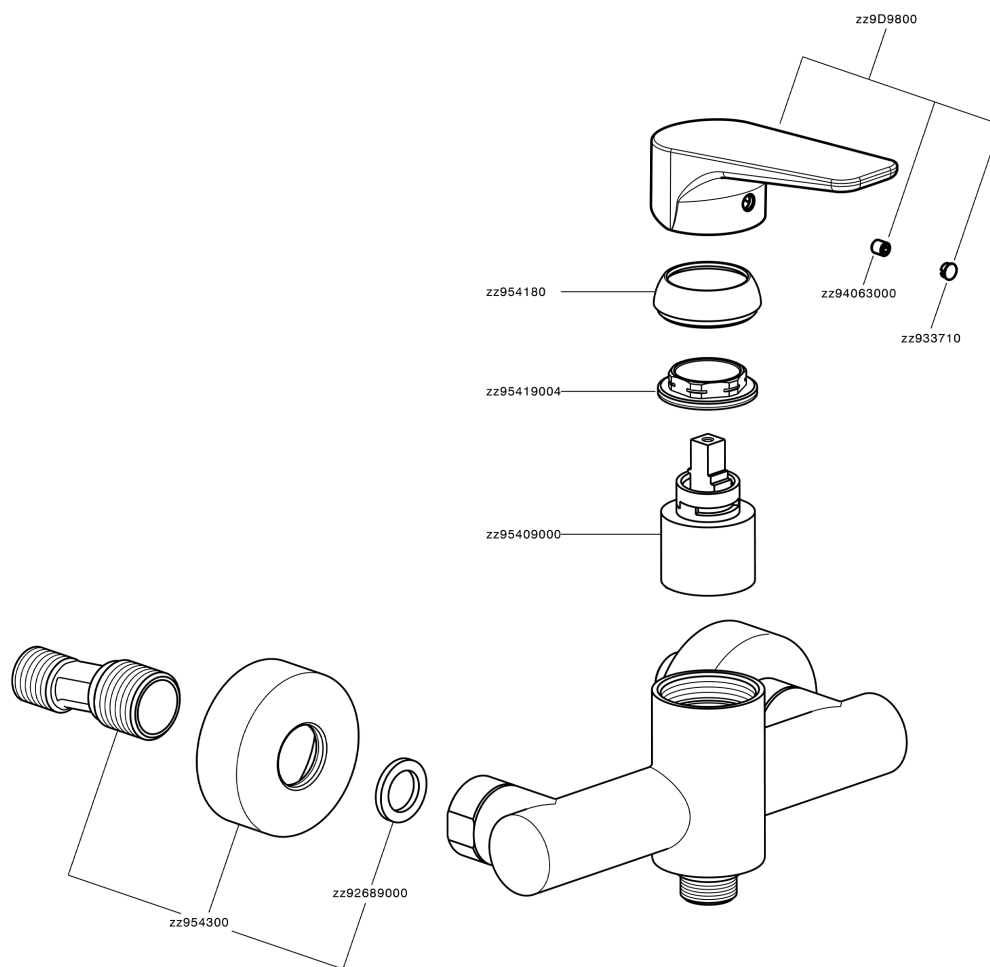

Single lever shower mixer ROCK&ROLL_RK000440

RK000440

<https://en.cisal.it/single-lever-shower-mixer-rockroll-rk000440>

2026-06-13