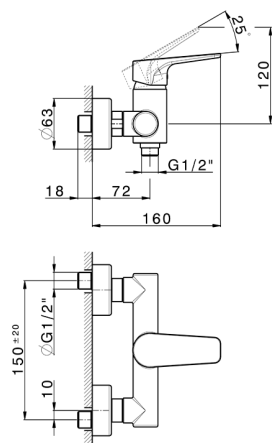

Single lever shower mixer ROCK&ROLL_RK000440

MODEL **RK000440**

Single lever shower mixer, without shower set, 1/2" M flexible connection

AVAILABLE FINISHINGS

-  **21** 21 Chrome
-  **2F** 2F Brushed Nickel
-  **40** 40 Matt Black

CHARACTERISTICS

Cartridge Spare Parts **ZZ95409000**

35 mm Cartridge

EcoStop

EcoStop feature limits water flow to approximately 50% of maximum output with one point of resistance on setting. Push slightly past the middle stop only when full water output is required. This will save water up to 50%.