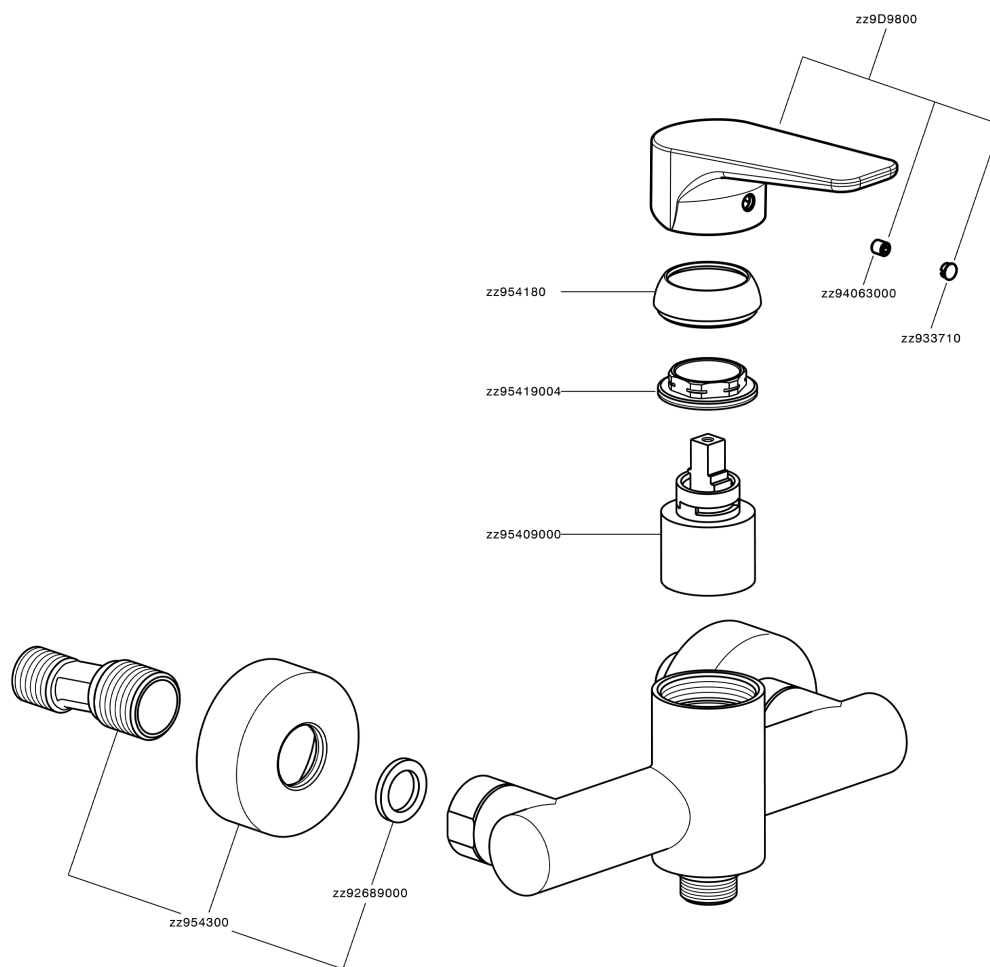

Single lever shower mixer ROCK&ROLL_RK000440

RK000440

<https://en.cisal.it/single-lever-shower-mixer-rockroll-rk000440>

2026-05-19