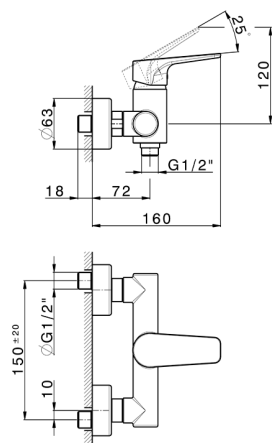

## Single lever shower mixer ROCK&ROLL\_RK000440

MODEL **RK000440**

Single lever shower mixer, without shower set, 1/2" M flexible connection

### CHARACTERISTICS

Cartridge Spare Parts **ZZ95409000**

**35 mm Cartridge**