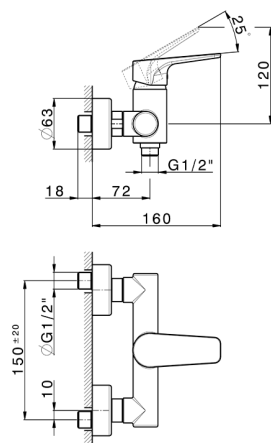

Single lever shower mixer ROCK&ROLL_RK000440

MODEL **RK000440**

Single lever shower mixer, without shower set, 1/2" M flexible connection

AVAILABLE FINISHINGS

-  **21** 21 Chrome
-  **2F** 2F Brushed Nickel
-  **40** 40 Matt Black

CHARACTERISTICS

Cartridge Spare Parts **ZZ95409000**

35 mm Cartridge

EcoStop

EcoStop feature limits water flow to approximately 50% of maximum output with one point of resistance on setting. Push slightly past the middle stop only when full water output is required. This will save water up to 50%.