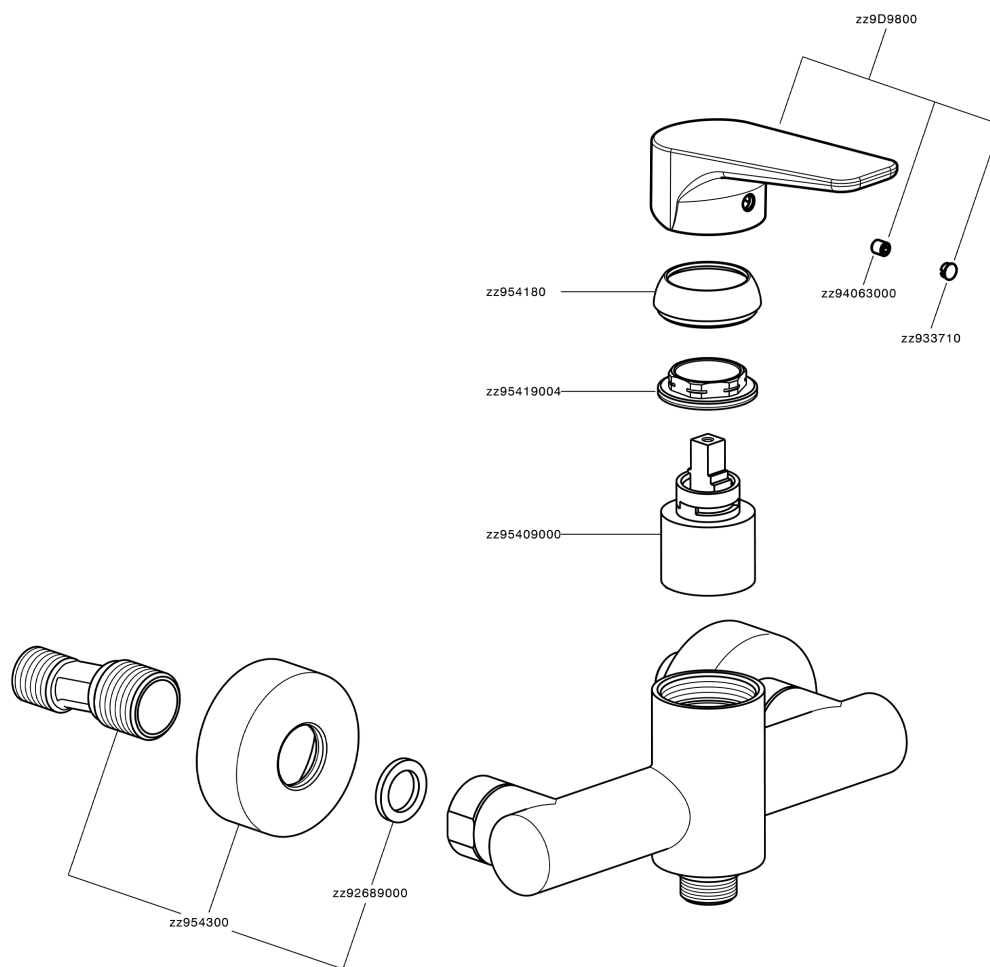

Single lever shower mixer ROCK&ROLL_RK000440

MODEL **RK000440**

Single lever shower mixer, without shower set, 1/2" M flexible connection

AVAILABLE FINISHINGS

-  **21** 21 Chrome
-  **2F** 2F Brushed Nickel
-  **40** 40 Matt Black

CHARACTERISTICS

Cartridge Spare Parts **ZZ95409000**

35 mm Cartridge

EcoStop

EcoStop feature limits water flow to approximately 50% of maximum output with one point of resistance on setting. Push slightly past the middle stop only when full water output is required. This will save water up to 50%.

Single lever shower mixer ROCK&ROLL_RK000440

RK000440

<https://en.cisal.it/single-lever-shower-mixer-rockroll-rk000440>

2026-06-14