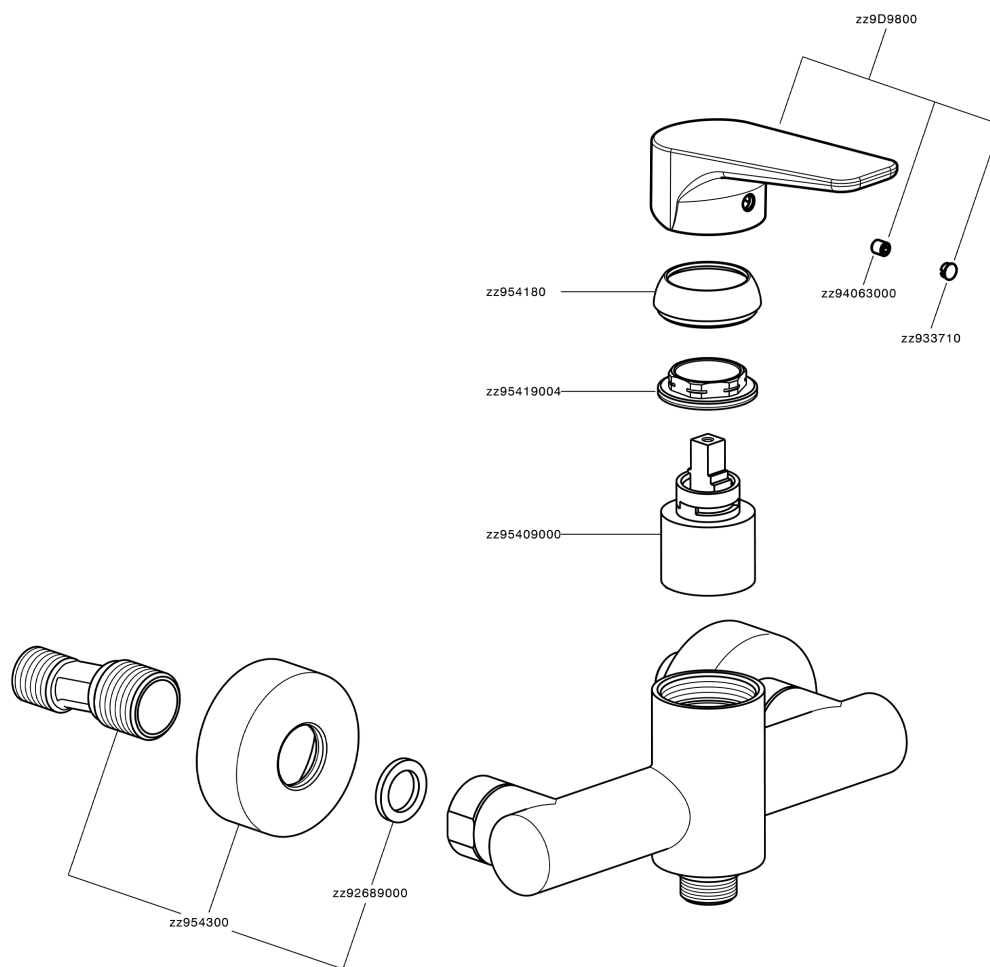

Single lever shower mixer ROCK&ROLL_RK000440

MODEL **RK000440**

Single lever shower mixer, without shower set, 1/2" M flexible connection

AVAILABLE FINISHINGS

-  **21** 21 Chrome
-  **2F** 2F Brushed Nickel
-  **40** 40 Matt Black

CHARACTERISTICS

Cartridge Spare Parts **ZZ95409000**

35 mm Cartridge

EcoStop

EcoStop feature limits water flow to approximately 50% of maximum output with one point of resistance on setting. Push slightly past the middle stop only when full water output is required. This will save water up to 50%.

Single lever shower mixer ROCK&ROLL_RK000440

RK000440

<https://en.cisal.it/single-lever-shower-mixer-rockroll-rk000440>

2026-04-29