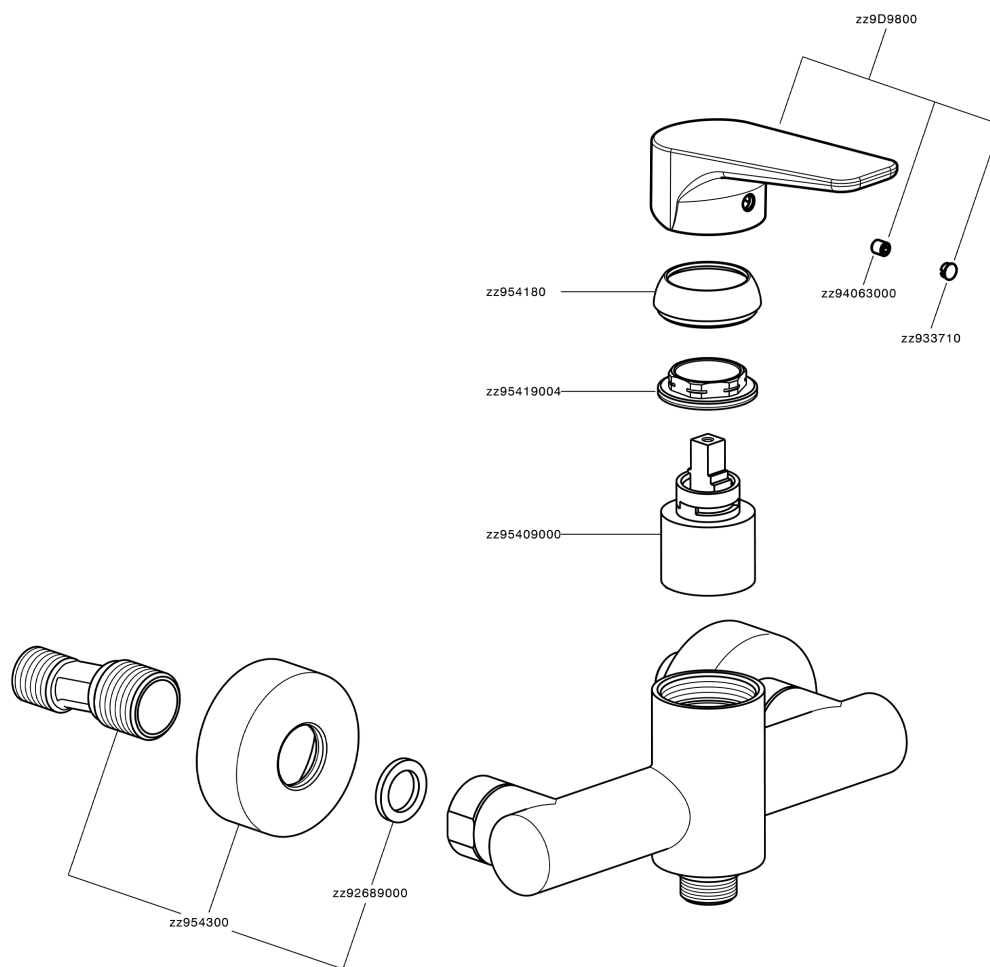

Single lever shower mixer ROCK&ROLL_RK000440

MODEL **RK000440**

Single lever shower mixer, without shower set, 1/2" M flexible connection

AVAILABLE FINISHINGS

-  **21** 21 Chrome
-  **2F** 2F Brushed Nickel
-  **40** 40 Matt Black

CHARACTERISTICS

Cartridge Spare Parts **ZZ95409000**

35 mm Cartridge

EcoStop

EcoStop feature limits water flow to approximately 50% of maximum output with one point of resistance on setting. Push slightly past the middle stop only when full water output is required. This will save water up to 50%.

Single lever shower mixer ROCK&ROLL_RK000440

RK000440

<https://en.cisal.it/single-lever-shower-mixer-rockroll-rk000440>

2026-05-19