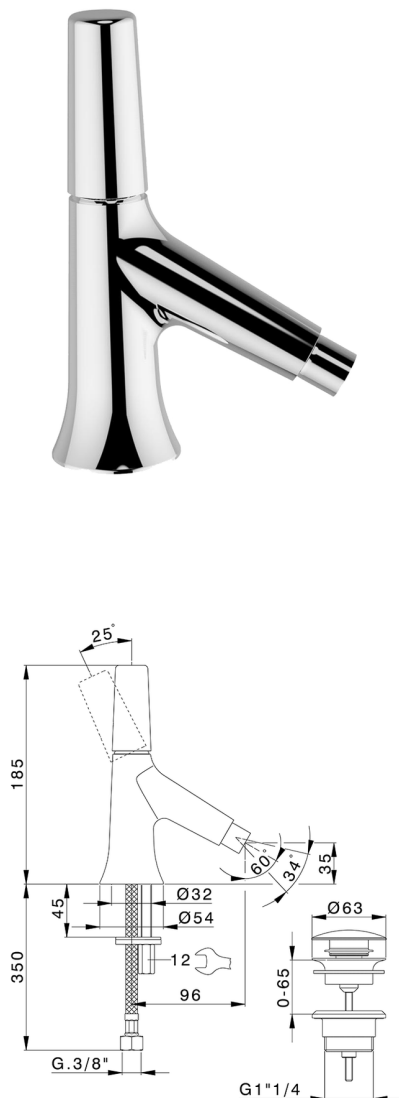

Single lever bidet mixer VITA_VI000554

MODEL **VI000554**

Single lever bidet mixer, with 1" 1/4 automatic pop-up waste, G.3/8" stainless steel flexible hoses

AVAILABLE FINISHINGS

-  **21** 21 Chrome
-  **2Q** 2Q Black Titanium
-  **40** 40 Matt Black
-  **4Q** 4Q Matt White

CHARACTERISTICS

Cartridge Spare Parts **ZZ9A708000**

25mm Joystick single-lever cartridge

Single lever bidet mixer VITA_VI000554

VI000554

<https://en.cisal.it/single-lever-bidet-mixer-vita-vi000554>

2025-04-18