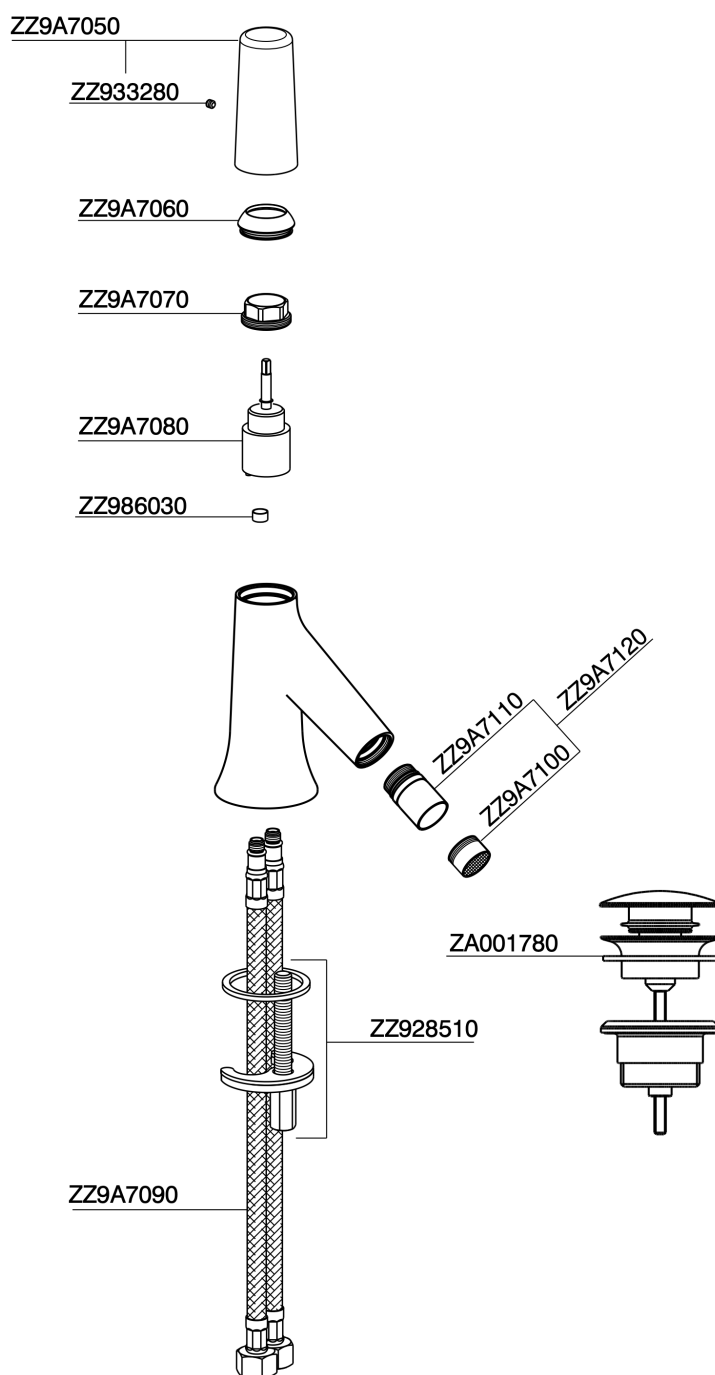

Single lever bidet mixer VITA_VI000554

MODEL **VI000554**

Single lever bidet mixer, with 1" 1/4 automatic pop-up waste, G.3/8" stainless steel flexible hoses

AVAILABLE FINISHINGS

-  **21** 21 Chrome
-  **2Q** 2Q Black Titanium
-  **40** 40 Matt Black
-  **4Q** 4Q Matt White

CHARACTERISTICS

Cartridge Spare Parts **ZZ9A708000**

25mm Joystick single-lever cartridge

Single lever bidet mixer VITA_VI000554

VI000554

<https://en.cisal.it/single-lever-bidet-mixer-vita-vi000554>

2025-04-18