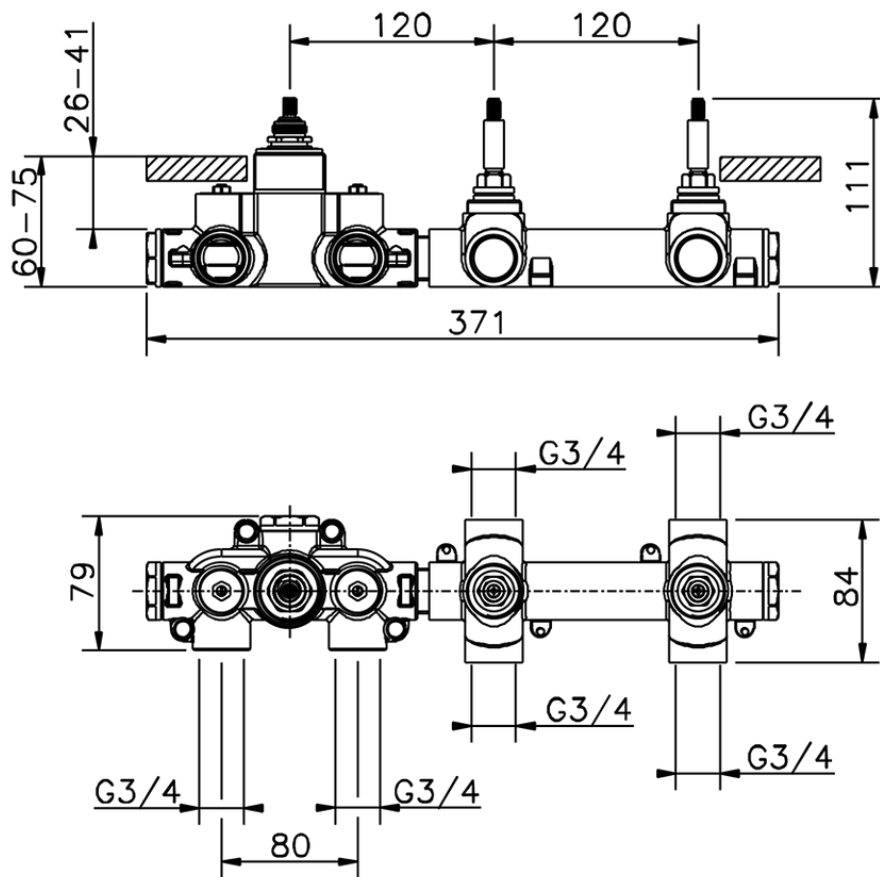

Cover Part for 2 Function Concealed Thermo. Valve HI-RISE_RI01R200

RI01R200

<https://en.cisal.it/cover-part-for-2-function-concealed-thermo-valve-hi-rise-ri01r200>

ZA01R200

<https://en.cisal.it/2-function-concealed-thermostatic-valve-concealed-za01r200>