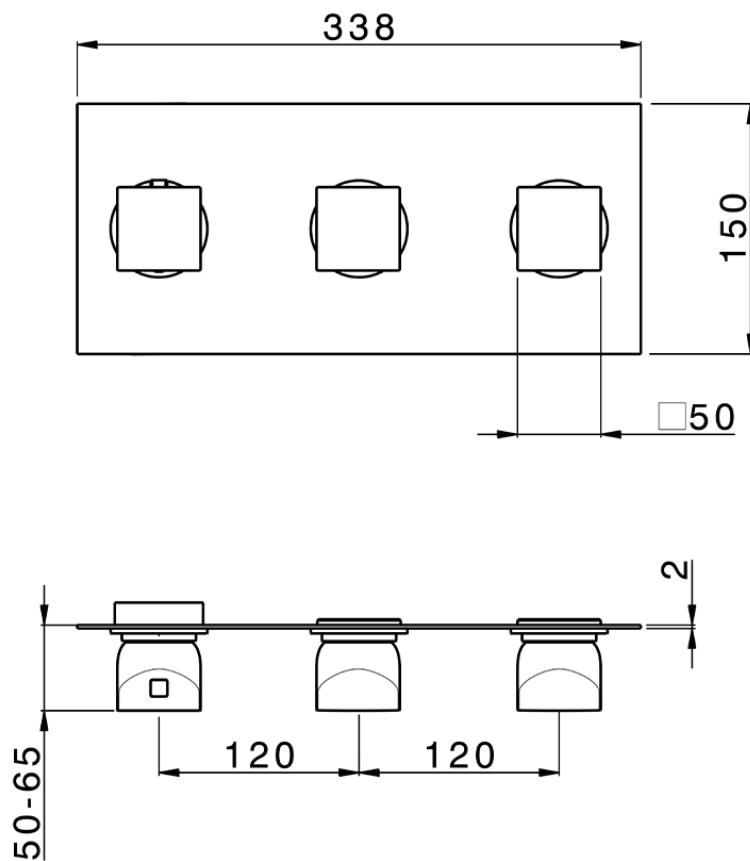

Cover Part for 2 Function Concealed Thermo. Valve HI-RISE_RI01R200

RI01R200

<https://en.cisal.it/cover-part-for-2-function-concealed-thermo-valve-hi-rise-ri01r200>

ZA01R200

<https://en.cisal.it/2-function-concealed-thermostatic-valve-concealed-za01r200>