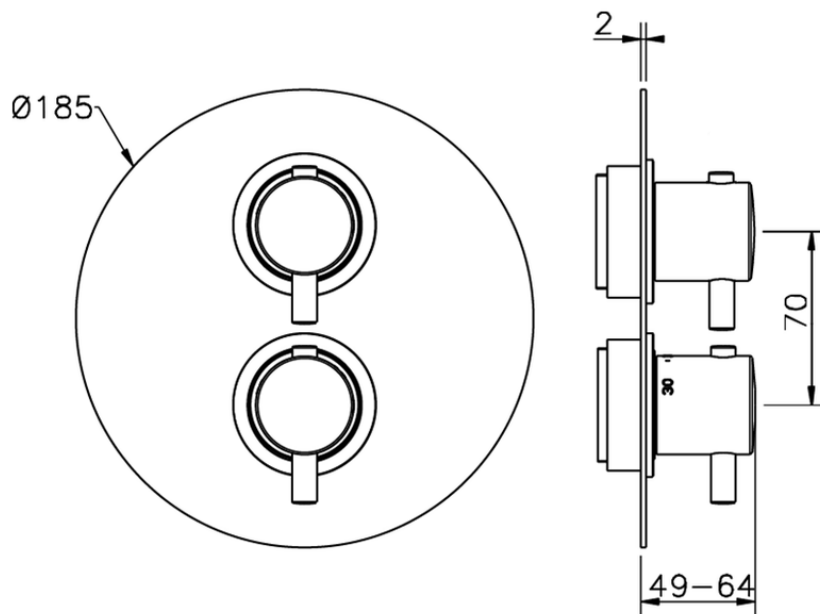

## Exposed part for con.thermo.shower valve 1-outlet LESS MINIMAL\_LN007300

LN007300

<https://en.cisal.it/exposed-part-for-con-thermo-shower-valve-1-outlet-less-minimal-ln007300>

Piastra/Plate/Plaque/Platte/Placa  
 2-3mm: XX 25-40 YY 76-91  
 10mm: XX 16-31 YY 65-80

ZA007301

<https://en.cisal.it/concealed-thermostatic-shower-valve-1-outlet-concealed-za007301>

2026-06-14