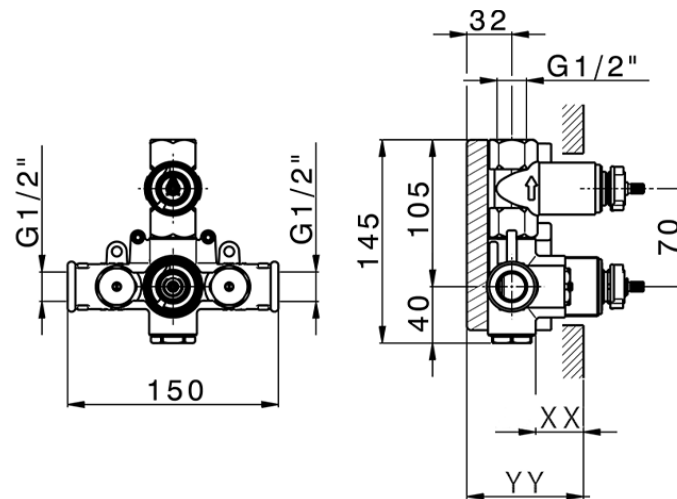

Exposed part for con.thermo.shower valve 1-outlet LESS MINIMAL_LN007300

LN007300

<https://en.cisal.it/exposed-part-for-con-thermo-shower-valve-1-outlet-less-minimal-ln007300>

Piastra/Plate/Plaque/Platte/Placa
 2-3mm: XX 25-40 YY 76-91
 10mm: XX 16-31 YY 65-80

ZA007301

<https://en.cisal.it/concealed-thermostatic-shower-valve-1-outlet-concealed-za007301>

2026-05-19