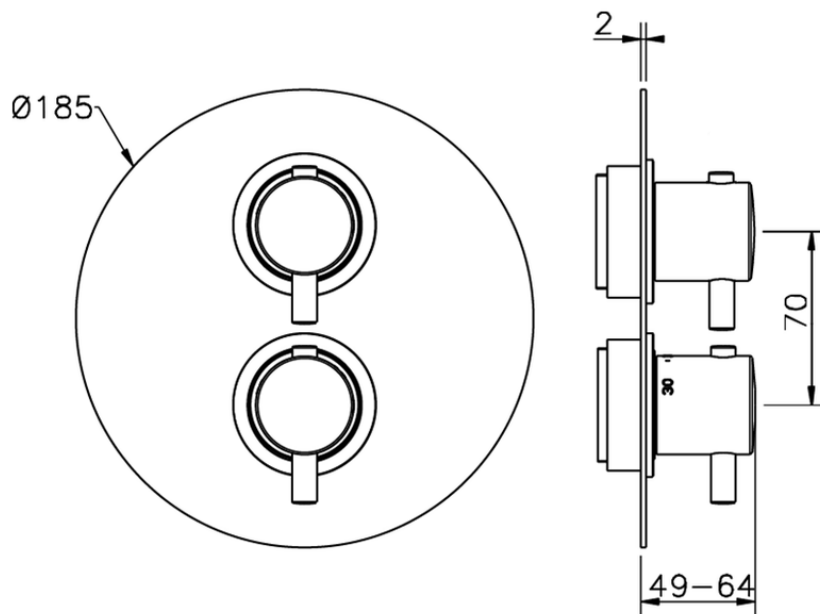

Exposed part for con.thermo.shower valve 1-outlet LESS MINIMAL_LN007300

LN007300

<https://en.cisal.it/exposed-part-for-con-thermo-shower-valve-1-outlet-less-minimal-ln007300>

Piastra/Plate/Plaque/Platte/Placa
 2-3mm: XX 25-40 YY 76-91
 10mm: XX 16-31 YY 65-80

ZA007301

<https://en.cisal.it/concealed-thermostatic-shower-valve-1-outlet-concealed-za007301>

2026-05-19