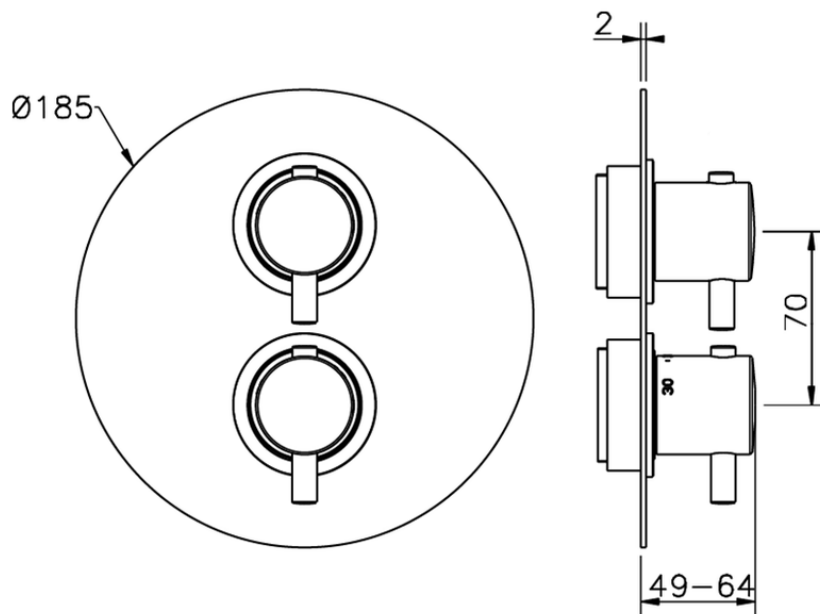

Exposed part for con.thermo.shower valve 1-outlet LESS MINIMAL_LN007300

LN007300

<https://en.cisal.it/exposed-part-for-con-thermo-shower-valve-1-outlet-less-minimal-ln007300>

Piastra/Plate/Plaque/Platte/Placa
 2-3mm: XX 25-40 YY 76-91
 10mm: XX 16-31 YY 65-80

ZA007301

<https://en.cisal.it/concealed-thermostatic-shower-valve-1-outlet-concealed-za007301>

2026-06-13