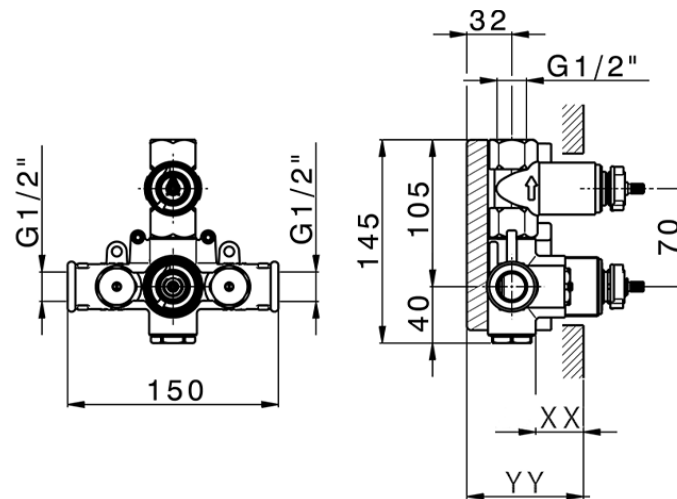

Exposed part for con.thermo.shower valve 1-outlet LESS MINIMAL_LN007300

LN007300

<https://en.cisal.it/exposed-part-for-con-thermo-shower-valve-1-outlet-less-minimal-ln007300>

Piastra/Plate/Plaque/Platte/Placa
 2-3mm: XX 25-40 YY 76-91
 10mm: XX 16-31 YY 65-80

ZA007301

<https://en.cisal.it/concealed-thermostatic-shower-valve-1-outlet-concealed-za007301>

2026-06-29