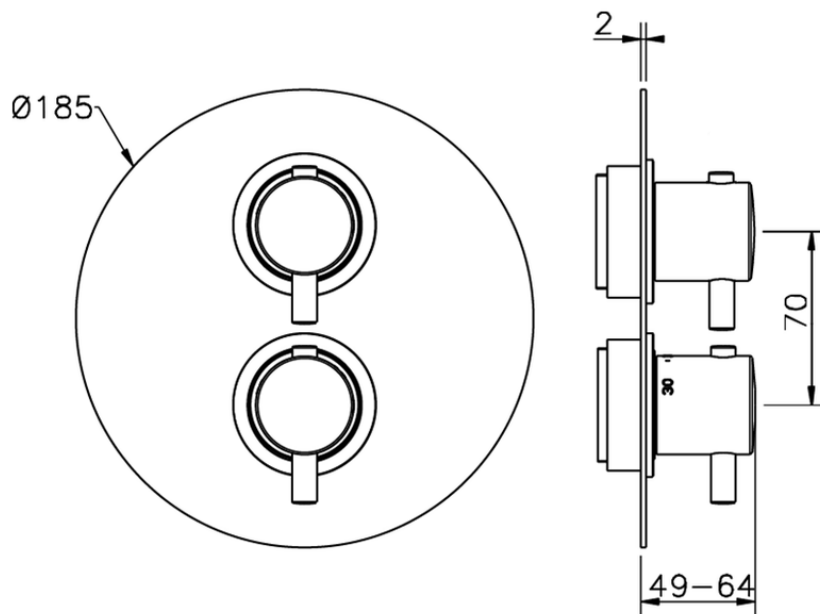

## Exposed part for con.thermo.shower valve 1-outlet LESS MINIMAL\_LN007300

LN007300

<https://en.cisal.it/exposed-part-for-con-thermo-shower-valve-1-outlet-less-minimal-ln007300>

Piastra/Plate/Plaque/Platte/Placa  
 2-3mm: XX 25-40 YY 76-91  
 10mm: XX 16-31 YY 65-80

ZA007301

<https://en.cisal.it/concealed-thermostatic-shower-valve-1-outlet-concealed-za007301>

2026-04-25