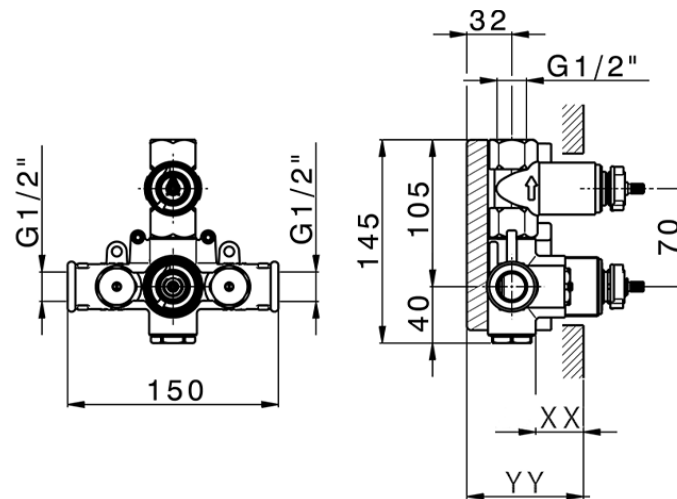

Exposed part for con.thermo.shower valve 1-outlet LESS MINIMAL_LN007300

LN007300

<https://en.cisal.it/exposed-part-for-con-thermo-shower-valve-1-outlet-less-minimal-ln007300>

Piastra/Plate/Plaque/Platte/Placa
 2-3mm: XX 25-40 YY 76-91
 10mm: XX 16-31 YY 65-80

ZA007301

<https://en.cisal.it/concealed-thermostatic-shower-valve-1-outlet-concealed-za007301>

2026-06-08