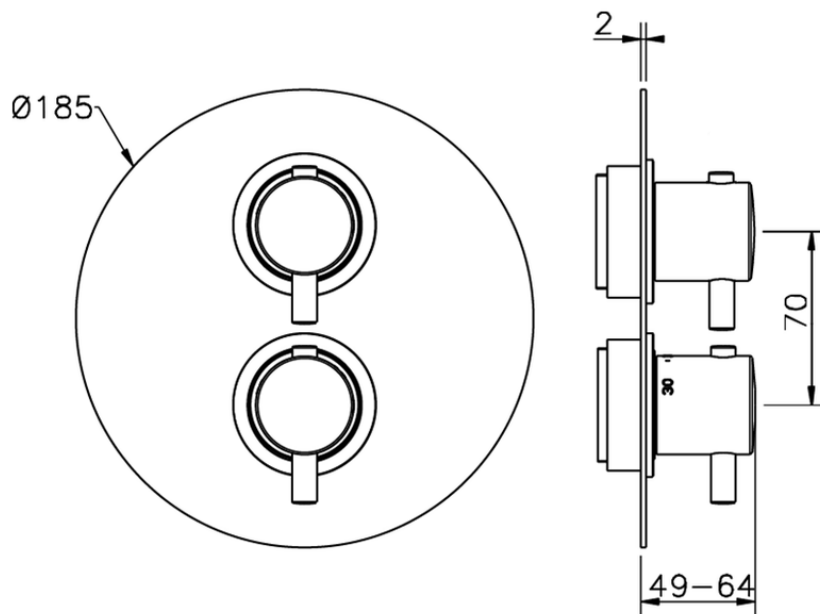

Exposed part for con.thermo.shower valve 1-outlet LESS MINIMAL_LN007300

LN007300

<https://en.cisal.it/exposed-part-for-con-thermo-shower-valve-1-outlet-less-minimal-ln007300>

Piastra/Plate/Plaque/Platte/Placa
 2-3mm: XX 25-40 YY 76-91
 10mm: XX 16-31 YY 65-80

ZA007301

<https://en.cisal.it/concealed-thermostatic-shower-valve-1-outlet-concealed-za007301>

2026-06-29