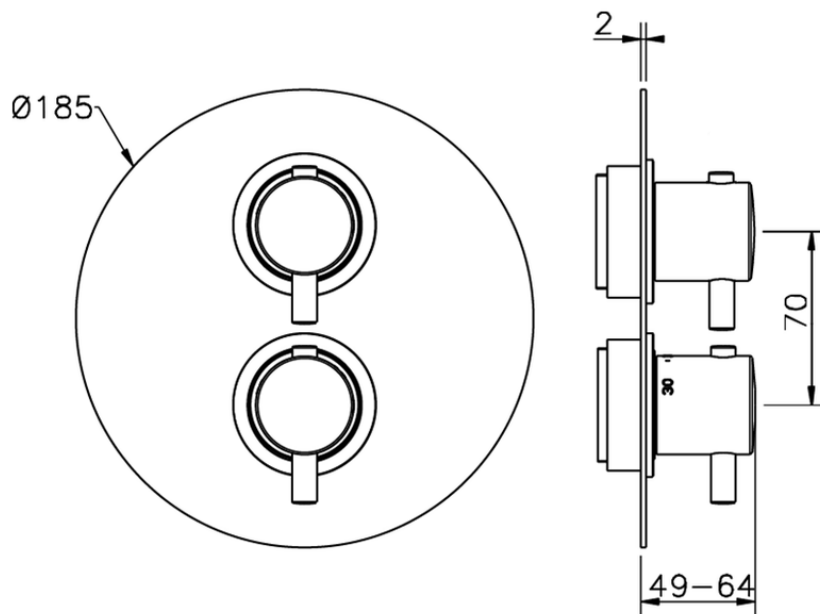

Exposed part for con.thermo.shower valve 1-outlet LESS MINIMAL_LN007300

LN007300

<https://en.cisal.it/exposed-part-for-con-thermo-shower-valve-1-outlet-less-minimal-ln007300>

Piastra/Plate/Plaque/Platte/Placa
 2-3mm: XX 25-40 YY 76-91
 10mm: XX 16-31 YY 65-80

ZA007301

<https://en.cisal.it/concealed-thermostatic-shower-valve-1-outlet-concealed-za007301>

2026-06-08