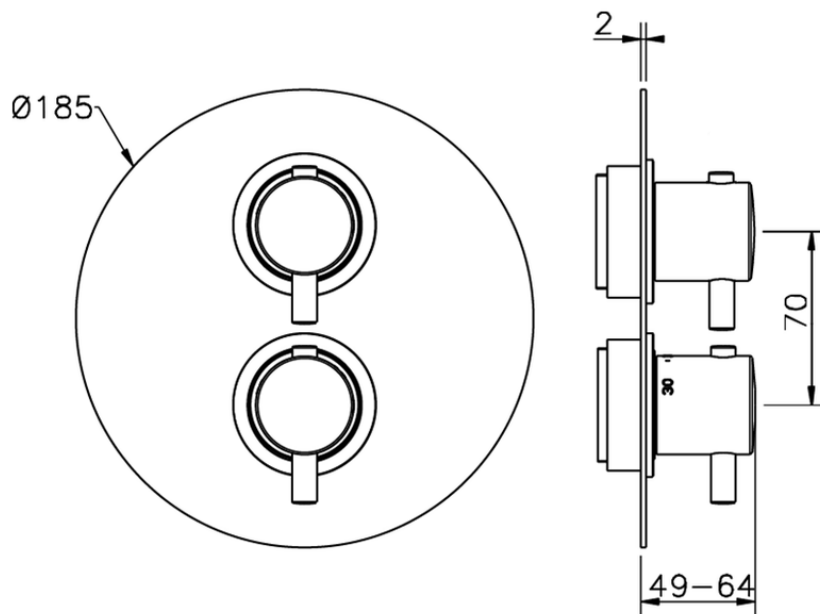

## Exposed part for con.thermo.shower valve 1-outlet LESS MINIMAL\_LN007300

LN007300

<https://en.cisal.it/exposed-part-for-con-thermo-shower-valve-1-outlet-less-minimal-ln007300>

Piastra/Plate/Plaque/Platte/Placa  
 2-3mm: XX 25-40 YY 76-91  
 10mm: XX 16-31 YY 65-80

ZA007301

<https://en.cisal.it/concealed-thermostatic-shower-valve-1-outlet-concealed-za007301>

2026-06-13