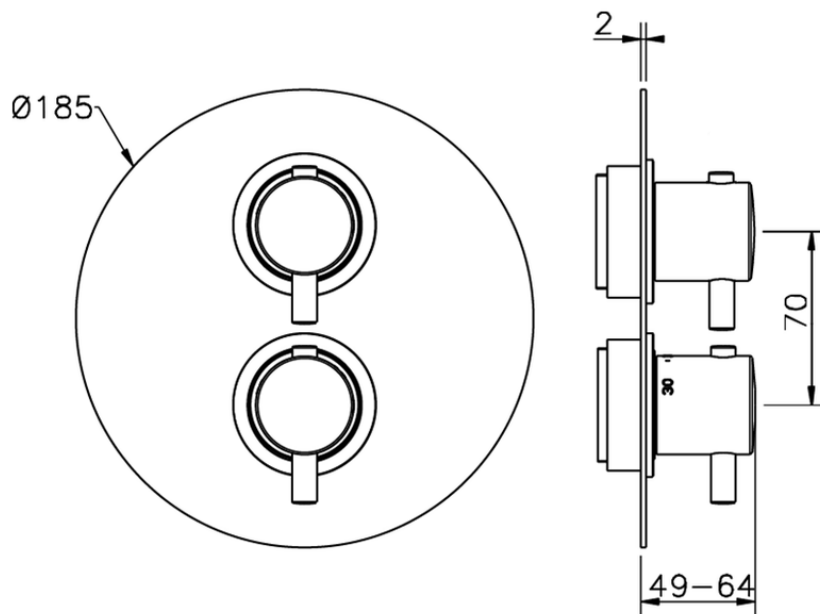

Exposed part for con.thermo.shower valve 1-outlet LESS MINIMAL_LN007300

LN007300

<https://en.cisal.it/exposed-part-for-con-thermo-shower-valve-1-outlet-less-minimal-ln007300>

Piastra/Plate/Plaque/Platte/Placa
 2-3mm: XX 25-40 YY 76-91
 10mm: XX 16-31 YY 65-80

ZA007301

<https://en.cisal.it/concealed-thermostatic-shower-valve-1-outlet-concealed-za007301>

2026-04-26