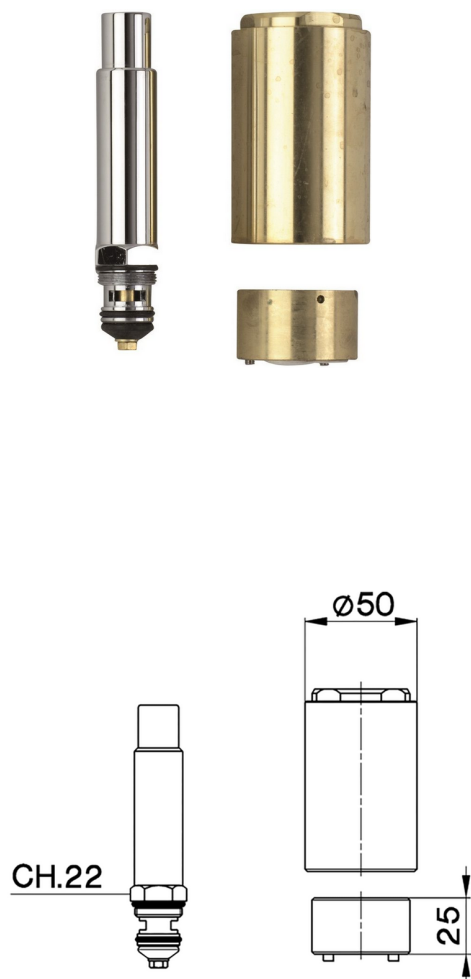

Extension +25 mm COMPONENTS_ZA008080

MODEL **ZA008080**

Extension 25 mm, for conc. single lever bath-shower mixer art.210, series AT,EO,EU,FU,ZE,AY,MA,MG

AVAILABLE FINISHINGS

- **21** 21 Chrome
- **24** 24 Gold
- **26** 26 Old Copper
- **27** 27 Old Bronze
- **2A** 2A Satin Brushed Nickel

CHARACTERISTICS

2026-04-30