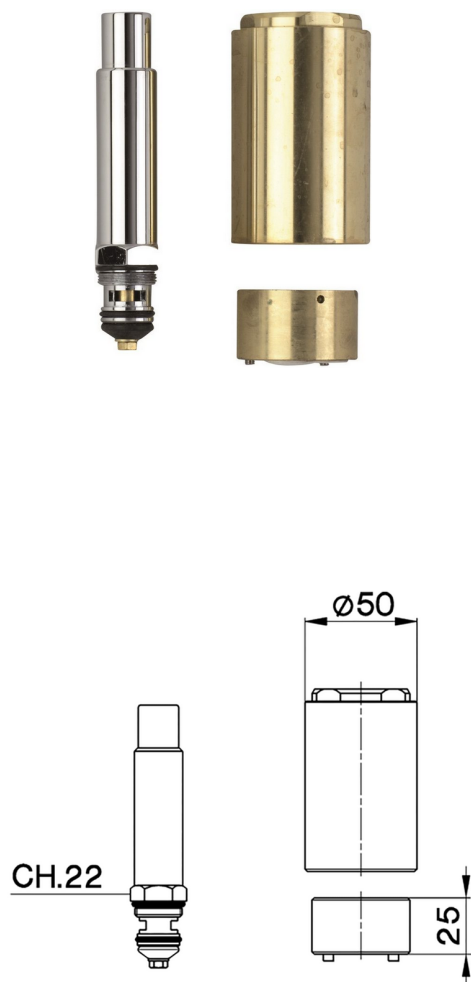

Extension +25 mm COMPONENTS_ZA008080

MODEL **ZA008080**

Extension 25 mm, for conc. single lever bath-shower mixer art.210, series AT,EO,EU,FU,ZE,AY,MA,MG

AVAILABLE FINISHINGS

- **21** 21 Chrome
- **24** 24 Gold
- **26** 26 Old Copper
- **27** 27 Old Bronze
- **2A** 2A Satin Brushed Nickel

CHARACTERISTICS

2026-04-08