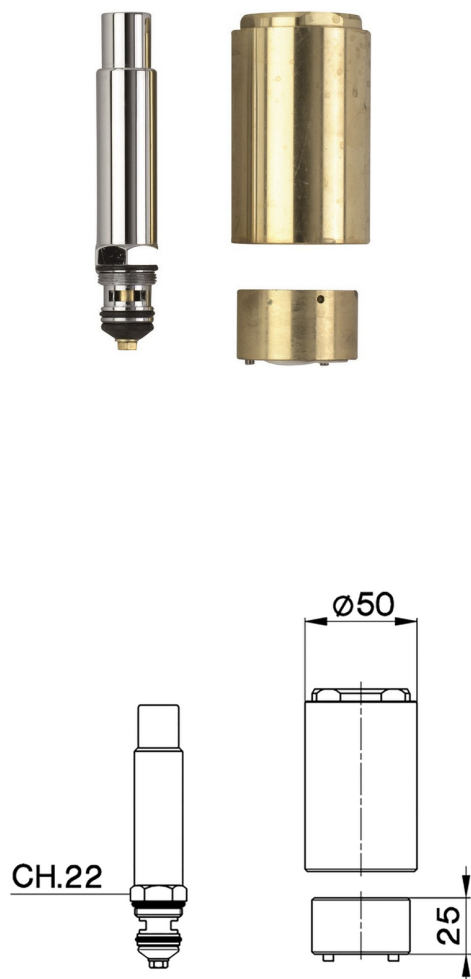

## Extension +25 mm COMPONENTS\_ZA008080

MODEL **ZA008080**

Extension 25 mm, for conc. single lever bath-shower mixer art.210, series AT,EO,EU,FU,ZE,AY,MA,MG

### AVAILABLE FINISHINGS

-  **21** 21 Chrome
-  **24** 24 Gold
-  **26** 26 Old Copper
-  **27** 27 Old Bronze
-  **2A** 2A Satin Brushed Nickel